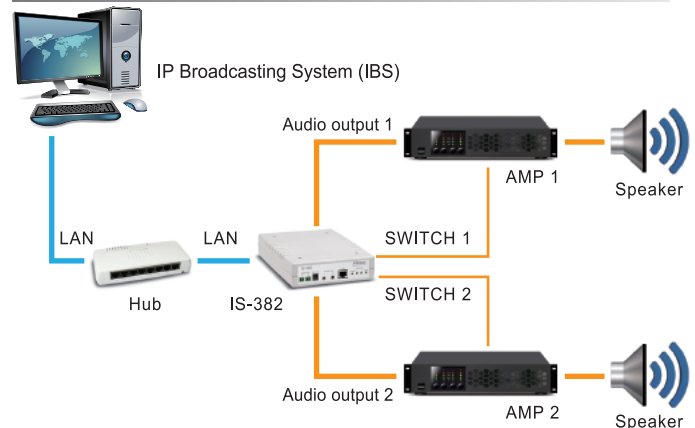

# IP AUDIO Gateway

**IS-381**  
**IS-382**  
**IS-3840**

## IS-3840 IP AUDIO Gateway(include amplifier)

## Functions

- Internet Audio Receiver with IP
- With RJ-45 port of standard 10/100Mbit Ethernet; It can make simple settings via browser with WEB interface.
- With fixed IP,DHCP and PPPoE, it can link to the internet.
- There are two independent sets of 3.5mm audio output ports that can connect independently to amplifier audio inputs (AUX IN) and convey the sound to speaker via amplifier.
- It can output the different scheduled broadcasting or voice broadcasting from the broadcasting system separately.
- Two independent sets of control output normally oper(NO) can separately link amplifiers with external start functions.
- It supports the compression encoding format of the voice processing agreement G.711.
- It can simultaneously register 3 broadcasting system hosts

## Specification

Model No	IS-381	IS-382	IS-3840
DIM (cm)		17x14.5x4 cm	
Weight (g)	265g	270g	275g
Audio out	1 port	2 ports	1 port
Audio interface	3.5mm		European-style terminal block
Power supply	110V-240V	12V/1A	110V-240V 24V/4A
Protocol	SIP(RFC2543,RFC3261)		
Codec	G.711 u-Law,G.711 a-Law		
LAN connection	RJ45 10/100 Mbps		
Warranty	2 Years		