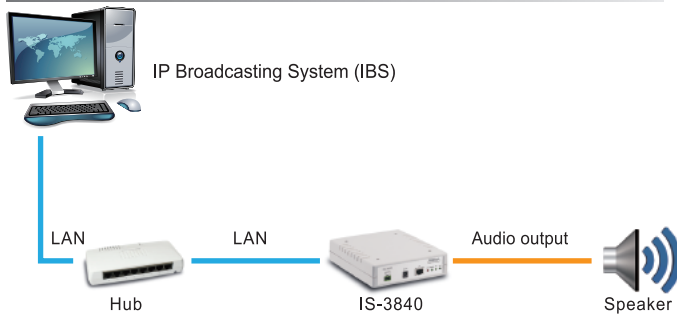

IP AUDIO Gateway

IS-381
IS-382
IS-3840

IS-3840 IP AUDIO Gateway(include amplifier)

IS-3840 Framework

IS-381/IS-382: 1/2 Ports IP AUDIO Gateway

IS-381 / IS-382 Framework

Functions

- Internet Audio Receiver with IP
- With RJ-45 port of standard 10/100Mbit Ethernet; It can make simple settings via browser with WEB interface.
- With fixed IP,DHCP and PPPoE, it can link to the internet.
- There are two independent sets of 3.5mm audio output ports that can connect independently to amplifier audio inputs (AUX IN) and convey the sound to speaker via amplifier.
- It can output the different scheduled broadcasting or voice broadcasting from the broadcasting system separately.
- Two independent sets of control output normally oper(NO) can separately link amplifiers with external start functions.
- It supports the compression encoding format of the voice processing agreement G.711.
- It can simultaneously register 3 broadcasting system hosts

Specification

Model No	IS-381	IS-382	IS-3840
DIM (cm)		17x14.5x4 cm	
Weight (g)	265g	270g	275g
Audio out	1 port	2 ports	1 port
Audio interface	3.5mm		European-style terminal block
Power supply	110V-240V	12V/1A	110V-240V 24V/4A
Protocol	SIP(RFC2543,RFC3261)		
Codec	G.711 u-Law,G.711 a-Law		
LAN connection	RJ45 10/100 Mbps		
Warranty	2 Years