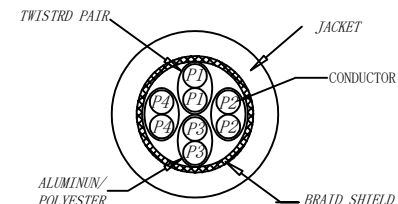

CAT.6 S/FTP LSZH 250MHz ISO/IEC 11801 & EN50173-1 & ANSI/TIA-568-C.2 www.Synergy21.de **CE**

PIN OUT

MATERIAL LIST

⑥	LABEL	NO DRY GLUE LABEL	1	
⑤	MINI TIE	PE MINI TIE (POSSESS METAL) COLOUR SEE THE CHART	2	
④	POLYETHYLENE BAG	SYNERGY 21 SLIP PE BAG	1	
③	CABLE	CAT.6 S/FTP 27AWG(BC*1P+AL-FOIL)*4+Braid (AL-MG) JACKET:LSZH OD:5.8±0.2mm COLOUR SEE THE CHART	1	
②	Over mold	80A PVC, COLOR:SEE THE CHART	2	
①	Plug	RJ45 8P8C'S SHIELED , THE SHELL PLATED NICKEL , PIN GOLD PLATED 3u" RED/TRANSPARENT	2	
NO.	PARTS NAME	SPECIFICATION STANDARD	QT' Y	REMARK

NOTE:

- ELECTRICAL TEST:
 - 100% OPEN SHORT, MISS WIRE TEST
 - INSULATION RESISTANCE:DC 300V 10M Ohm;
 - CONTACTOR RESISTANCE:1 OHM per meter
- FLUKE TEST LIMIT:ISO11801 Channel Class E
- Operating temperature:-20°C~+75°C
- ROHS 3.0 AND REACH compliant
- Support PoE/PoE+/PoE++
- Packing:Synergy21 PE Bag+Label
- Minimum of the bending radius is 60mm
- Flame retardant (IEC60332-1-2)
Low smoke(IEC 61034)
Halogen free(IEC 60754-2)

Hasia		change "ROSH 2.0" to "ROSH 3.0"	2022-02-25	A7	SYNERGY 21					
		Add IEC60332-1-2	2021-01-23	A6						
		Increase the minimum bend radius	2018-11-30	A5						
		Change Moulding	2018-05-29	A4						
		CHANGE PACKING AND BOX MARK	2018-03-12	A3	CUSTOMER NO.		ITEM NO.	SEE THE CHART		
		ADD POE Information	2017-02-06	A2	PRODUCT NAME	CAT. 6 S/FTP PATCH CORD LSZH	manufacture country:	CHINA	UNIT	MM
BY	CHK	REVISION RECORD MODIFICATIONS	DATE	REV.	DRAWNBY	CHECKBY	APPOBY	DATE		
					SYNERGY 21	SYNERGY 21	SYNERGY 21	2015-01-20		

					SYNERGY 21						
					CUSTOMER NO.		ITEM NO.	SEE THE CHART			
					PRODUCT NAME	CAT. 6 S/FTP PATCH CORD	manufacture country:	CHINA	UNIT	MM	
					NEW	2015-01-20	A	DRAWNBY	CHECKBY	APPOBY	DATE
BY	CHK	REVISION RECORD MODIFICATIONS			DATE	REV.	SYNERGY 21	SYNERGY 21	SYNERGY 21	2015-01-20	