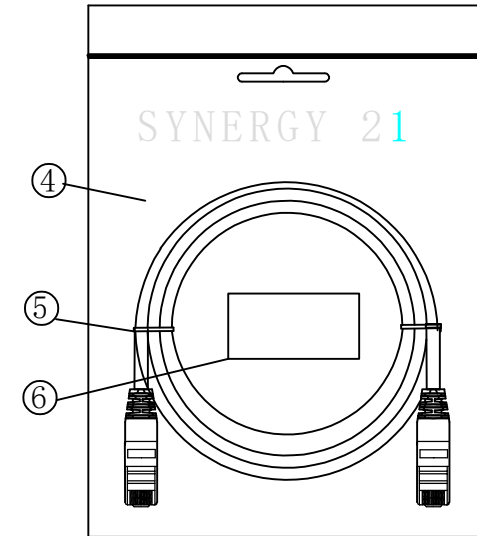

COLOR:BLUE PANTONE 647C		
ITEM	LENGTH/mm	PACKING
S215900	150±10	SYNERGY 21 A Bag
S216002	250±10	SYNERGY 21 A Bag
S216009	500±15	SYNERGY 21 A Bag
S216019	1000±30	SYNERGY 21 A Bag
S216029	1500±30	SYNERGY 21 A Bag
S216038	2000±30	SYNERGY 21 A Bag
S216048	3000±50	SYNERGY 21 A Bag
S216058	5000±200	SYNERGY 21 B Bag
S216068	7500±200	SYNERGY 21 B Bag
S216077	10000±200	SYNERGY 21 B Bag
S216086	15000±300	SYNERGY 21 C Bag
S216095	20000±300	SYNERGY 21 C Bag
S216104	25000±300	SYNERGY 21 C Bag
S216113	30000±300	SYNERGY 21 D Bag

COLOR:BLACK PANTONE BLACK 3C		
ITEM	LENGTH/mm	PACKING
S215907	150±10	SYNERGY 21 A Bag
S216001	250±10	SYNERGY 21 A Bag
S216008	500±15	SYNERGY 21 A Bag
S216018	1000±30	SYNERGY 21 A Bag
S216028	1500±30	SYNERGY 21 A Bag
S216037	2000±30	SYNERGY 21 A Bag
S216047	3000±50	SYNERGY 21 A Bag
S216057	5000±200	SYNERGY 21 B Bag
S216067	7500±200	SYNERGY 21 B Bag
S216076	10000±200	SYNERGY 21 B Bag
S216085	15000±300	SYNERGY 21 C Bag
S216094	20000±300	SYNERGY 21 C Bag
S216103	25000±300	SYNERGY 21 C Bag
S216112	30000±300	SYNERGY 21 D Bag

					SYNERGY 21						
					CUSTOMER NO.		ITEM NO.	SEE THE CHART			
					PRODUCT NAME	CAT. 6 S/FTP PATCH CORD	manufacture country:	CHINA	UNIT	MM	
					NEW	2015-01-20	A	DRAWNBY	CHECKBY	APPOBY	DATE
BY	CHK	REVISION RECORD MODIFICATIONS			DATE	REV.	SYNERGY 21	SYNERGY 21	SYNERGY 21	2015-01-20