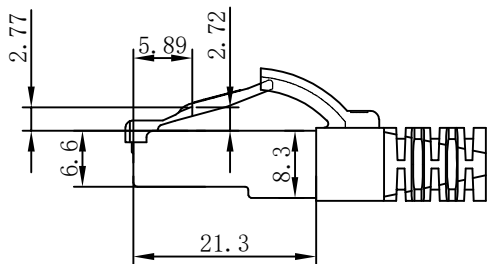

CAT.6 S/FTP LSZH 250MHz ISO/IEC 11801 & EN50173-1 & ANSI/TIA-568-C.2 www.Synergy21.de **CE**

PIN OUT

MATERIAL LIST

⑥	LABEL	NO DRY GLUE LABEL	1	
⑤	MINI TIE	PE MINI TIE (POSSESS METAL) COLOUR SEE THE CHART	2	
④	POLYETHYLENE BAG	SYNERGY 21 SLIP PE BAG	1	
③	CABLE	CAT.6 S/FTP 27AWG(BC*1P+AL-FOIL)*4+Braid (AL-MG) JACKET:LSZH OD:5.8±0.2mm COLOUR SEE THE CHART	1	
②	Over mold	80A PVC, COLOR:SEE THE CHART	2	
①	Plug	RJ45 8P8C'S SHIELED , THE SHELL PLATED NICKEL , PIN GOLD PLATED 3u" RED/TRANSPARENT	2	
NO.	PARTS NAME	SPECIFICATION STANDARD	QT' Y	REMARK

NOTE:

- ELECTRICAL TEST:
 - 100% OPEN SHORT, MISS WIRE TEST
 - INSULATION RESISTANCE:DC 300V 10M Ohm;
 - CONTACTOR RESISTANCE:1 OHM per meter
- FLUKE TEST LIMIT:ISO11801 Channel Class E
- Operating temperature:-20°C~+75°C
- ROHS 3.0 AND REACH compliant
- Support PoE/PoE+/PoE++
- Packing:Synergy21 PE Bag+Label
- Minimum of the bending radius is 60mm
- Flame retardant (IEC60332-1-2)
Low smoke(IEC 61034)
Halogen free(IEC 60754-2)

Hasia		change "ROSH 2.0" to "ROSH 3.0"	2022-02-25	A7	SYNERGY 21					
		Add IEC60332-1-2	2021-01-23	A6						
		Increase the minimum bend radius	2018-11-30	A5						
		Change Moulding	2018-05-29	A4						
		CHANGE PACKING AND BOX MARK	2018-03-12	A3	CUSTOMER NO.		ITEM NO.	SEE THE CHART		
		ADD POE Information	2017-02-06	A2	PRODUCT NAME	CAT. 6 S/FTP PATCH CORD LSZH	manufacture country:	CHINA	UNIT	MM
BY	CHK	REVISION RECORD MODIFICATIONS	DATE	REV.	DRAWNBY	CHECKBY	APPOBY	DATE		
					SYNERGY 21	SYNERGY 21	SYNERGY 21	2015-01-20		