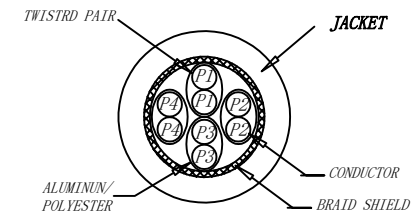

3P Certified CAT.6A S/FTP 26AWG LSZH 500MHz ISO/IEC 11801 Class Ea Channel Link 100% tested &EN 50173-1 & ANSI/TIA-568-C.2 www.Synergy21.de **CE**

WIRING DIAGRAM

MATERIAL LIST:

③	OVER MOLD	PVC 75A	8PCS	
②	PLUG	POLYCARBONATE RJ45 8P8C PIN GOLD PLATED 3U", LONG BODY, TRANSPARENT BLUE	2PCS	
①	CABLE	S/FTP CAT.6A 26AWG (BC+AL-FOIL)*4PAIR+Braid(AL-MG) LSZH OD:6.2±0.2MM	1PCS	
NO.	PARTS NAME	SPECIFICATION STANDARD	QT' Y	REMARK

NOTE:

- ELECTRICAL TEST:
 - 100% OPEN SHORT, MISS WIRE TEST
 - INSULATION RESISTANCE:DC 300V 10M Ohm;
 - CONTACTOR RESISTANCE:1 OHM per meter
- FLUKE TEST LIMIT:ISO11801 Channel Class EA
- Operating temperature:-20°C ~ + 75°C
- ROHS 3.0 AND REACH COMPLIANT
- Support PoE/PoE+/PoE++
- Packing:Synergy21 PE Bag+Label
- Minimum of the bending radius is 60mm
- Flame retardant (IEC60332-1-2)
 - Low smoke(IEC 61034)
 - Halogen free(IEC 60754-2)

SYNERGY 21

Hasia		change "ROSH 2.0" to "ROSH 3.0"	2022-02-25	A9						
		Add IEC60332-1-2	2021-01-23	A8						
		Change the spray word	2021-01-08	A7						
		Change the spray word	2019-11-14	A6						
		Increase the minimum bend radius	2018-09-05	A5						
		CHANGE PACKING AND BOX MARK	2018-03-09	A4						
		CHANGE SPRAY WORD	2017-07-07	A3	CUSTOMER		ITEM NO.	See The Chart		
		ADD POE Information	2017-02-06	A2	PRODUCT NAME	CAT.6A S/FTP 26AWG LSZH PATCH CORD	manufacture country:	CHINA	UNIT	MM
		ADD "CE" AMRK IN THE PRINT,CHANGE OD 6.5MM TO 6.2MM	2016-01-11	A1	DRAWNBY	CHECKBY	APPROVE	DATE		
BY	CHK	REVISION RECORD MODIFICATIONS	DATE	REV.	SYNERGY 21	SYNERGY 21	SYNERGY 21	2016-01-08		