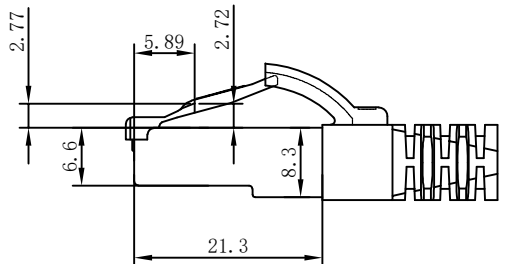

3P Certified CAT.6A S/FTP 26AWG LSZH 500MHz ISO/IEC 11801 Class Ea Channel Link 100% tested &EN 50173-1 & ANSI/TIA-568-C.2 www.Synergy21.de **CE**

WIRING DIAGRAM

MATERIAL LIST:

③	OVER MOLD	PVC 75A	8PCS	
②	PLUG	POLYCARBONATE RJ45 8P8C PIN GOLD PLATED 3U", LONG BODY, TRANSPARENT BLUE	2PCS	
①	CABLE	S/FTP CAT.6A 26AWG (BC+AL-FOIL)*4PAIR+Braid(AL-MG) LSZH OD:6.2±0.2MM	1PCS	
NO.	PARTS NAME	SPECIFICATION STANDARD	QT' Y	REMARK

NOTE:

- ELECTRICAL TEST:
 - 100% OPEN SHORT, MISS WIRE TEST
 - INSULATION RESISTANCE:DC 300V 10M Ohm;
 - CONTACTOR RESISTANCE:1 OHM per meter
- FLUKE TEST LIMIT:ISO11801 Channel Class EA
- Operating temperature:-20°C ~ + 75°C
- ROHS 3.0 AND REACH COMPLIANT
- Support PoE/PoE+/PoE++
- Packing:Synergy21 PE Bag+Label
- Minimum of the bending radius is 60mm
- Flame retardant (IEC60332-1-2)
 - Low smoke(IEC 61034)
 - Halogen free(IEC 60754-2)

SYNERGY 21

Hasia		change "ROSH 2.0" to "ROSH 3.0"	2022-02-25	A9						
		Add IEC60332-1-2	2021-01-23	A8						
		Change the spray word	2021-01-08	A7						
		Change the spray word	2019-11-14	A6						
		Increase the minimum bend radius	2018-09-05	A5						
		CHANGE PACKING AND BOX MARK	2018-03-09	A4						
		CHANGE SPRAY WORD	2017-07-07	A3	CUSTOMER		ITEM NO.	See The Chart		
		ADD POE Information	2017-02-06	A2	PRODUCT NAME	CAT.6A S/FTP 26AWG LSZH PATCH CORD	manufacture country:	CHINA	UNIT	MM
		ADD "CE" AMRK IN THE PRINT,CHANGE OD 6.5MM TO 6.2MM	2016-01-11	A1	DRAWNBY	CHECKBY	APPROVE	DATE		
BY	CHK	REVISION RECORD MODIFICATIONS	DATE	REV.	SYNERGY 21	SYNERGY 21	SYNERGY 21	2016-01-08		