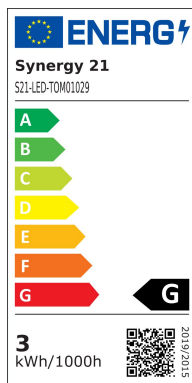

## Synergy 21 LED garden spot 3W cw

SYNERGY 21

kwh/1000h:	3,00
Lumens:	240
Watt:	3,0
Nominal Service Life:	35000 Std.
Switching Cycles:	15000
Opt. Ambient Temperature.:	25 °C

Operating voltage: AC 230V  
LED: 3\*1Watt high-power chip  
Beam angle: 30°  
Lumen: 240lm, 80lm/Watt  
Cool white: 6800K  
CRI: Ra>80  
Housing: Painted metal  
Operating temperature: -40°C to +55°C  
Swivelling: 240°  
Protection class: IP65 (water jet resistant)  
Total height: 14 cm  
Base plate diameter: 6.3 cm  
Weight: 0.4 kg  
Connection cable: 2.5 metres

Energy efficiency class: A++  
kWh/1000h: 3