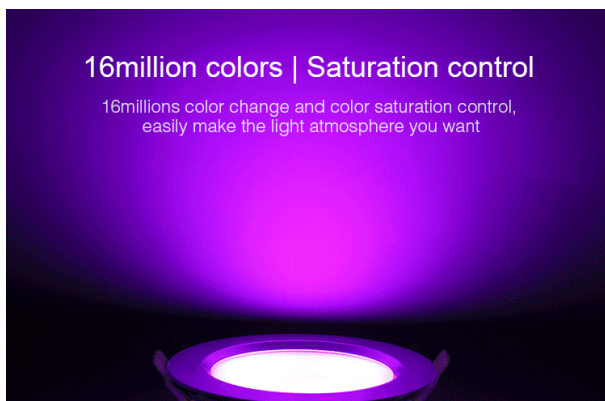

Additional Images