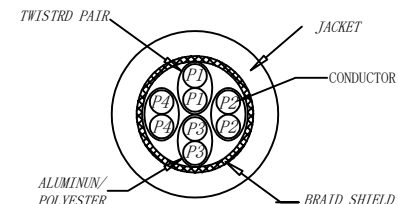

CAT.6 S/FTP LSZH 250MHz ISO/IEC 11801 & EN50173-1 & ANSI/TIA-568-C.2 www.Synergy21.de **CE**

PIN OUT

MATERIAL LIST

⑥	LABEL	NO DRY GLUE LABEL	1	
⑤	MINI TIE	PE MINI TIE (POSSESS METAL) COLOUR SEE THE CHART	2	
④	POLYETHYLENE BAG	SYNERGY 21 SLIP PE BAG	1	
③	CABLE	CAT.6 S/FTP 27AWG(BC*1P+AL-FOIL)*4+Braid (AL-MG) JACKET:LSZH OD:5.8±0.2mm COLOUR SEE THE CHART	1	
②	Over mold	80A PVC, COLOR:SEE THE CHART	2	
①	Plug	RJ45 8P8C'S SHIELDED , THE SHELL PLATED NICKEL , PIN GOLD PLATED 3u" RED/TRANSPARENT	2	
NO.	PARTS NAME	SPECIFICATION STANDARD	QT' Y	REMARK

NOTE:

- ELECTRICAL TEST:
 - 100% OPEN SHORT, MISS WIRE TEST
 - INSULATION RESISTANCE:DC 300V 10M Ohm;
 - CONTACTOR RESISTANCE:1 OHM per meter
- FLUKE TEST LIMIT:ISO11801 Channel Class E
- Operating temperature:-20°C~+75°C
- ROHS 3.0 AND REACH compliant
- Support PoE/PoE+/PoE++
- Packing:Synergy21 PE Bag+Label
- Minimum of the bending radius is 60mm
- Flame retardant (IEC60332-1-2)
Low smoke(IEC 61034)
Halogen free(IEC 60754-2)

Hasia		change "ROSH 2.0" to "ROSH 3.0"	2022-02-25	A7	SYNERGY 21					
		Add IEC60332-1-2	2021-01-23	A6						
		Increase the minimum bend radius	2018-11-30	A5						
		Change Moulding	2018-05-29	A4						
		CHANGE PACKING AND BOX MARK	2018-03-12	A3	CUSTOMER NO.		ITEM NO.	SEE THE CHART		
		ADD POE Information	2017-02-06	A2	PRODUCT NAME	CAT. 6 S/FTP PATCH CORD LSZH	manufacture country:	CHINA	UNIT	MM
BY	CHK	REVISION RECORD MODIFICATIONS	DATE	REV.	DRAWNBY	CHECKBY	APPOBY	DATE		
					SYNERGY 21	SYNERGY 21	SYNERGY 21	2015-01-20		