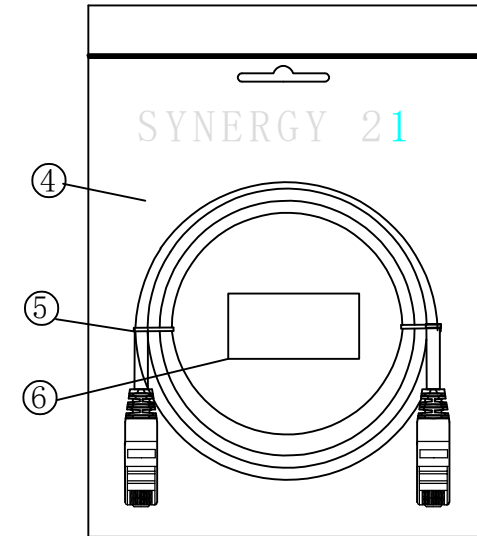

COLOR:BLUE PANTONE 647C		
ITEM	LENGTH/mm	PACKING
S215900	150±10	SYNERGY 21 A Bag
S216002	250±10	SYNERGY 21 A Bag
S216009	500±15	SYNERGY 21 A Bag
S216019	1000±30	SYNERGY 21 A Bag
S216029	1500±30	SYNERGY 21 A Bag
S216038	2000±30	SYNERGY 21 A Bag
S216048	3000±50	SYNERGY 21 A Bag
S216058	5000±200	SYNERGY 21 B Bag
S216068	7500±200	SYNERGY 21 B Bag
S216077	10000±200	SYNERGY 21 B Bag
S216086	15000±300	SYNERGY 21 C Bag
S216095	20000±300	SYNERGY 21 C Bag
S216104	25000±300	SYNERGY 21 C Bag
S216113	30000±300	SYNERGY 21 D Bag

COLOR:BLACK PANTONE BLACK 3C		
ITEM	LENGTH/mm	PACKING
S215907	150±10	SYNERGY 21 A Bag
S216001	250±10	SYNERGY 21 A Bag
S216008	500±15	SYNERGY 21 A Bag
S216018	1000±30	SYNERGY 21 A Bag
S216028	1500±30	SYNERGY 21 A Bag
S216037	2000±30	SYNERGY 21 A Bag
S216047	3000±50	SYNERGY 21 A Bag
S216057	5000±200	SYNERGY 21 B Bag
S216067	7500±200	SYNERGY 21 B Bag
S216076	10000±200	SYNERGY 21 B Bag
S216085	15000±300	SYNERGY 21 C Bag
S216094	20000±300	SYNERGY 21 C Bag
S216103	25000±300	SYNERGY 21 C Bag
S216112	30000±300	SYNERGY 21 D Bag

					SYNERGY 21					
					CUSTOMER NO.		ITEM NO.	SEE THE CHART		
					PRODUCT NAME	CAT. 6 S/FTP PATCH CORD	manufacture country:	CHINA	UNIT	MM
		NEW	2015-01-20	A	DRAWNBY	CHECKBY	APPOBY	DATE		
BY	CHK	REVISION RECORD MODIFICATIONS	DATE	REV.	SYNERGY 21	SYNERGY 21	SYNERGY 21	2015-01-20