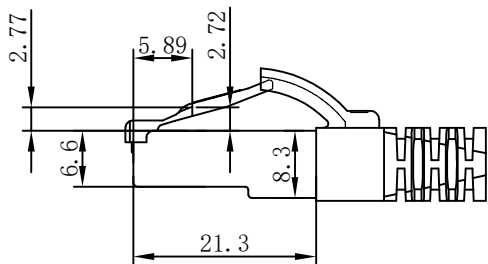

CAT.6 S/FTP LSZH 250MHz ISO/IEC 11801 & EN50173-1 & ANSI/TIA-568-C.2 www.Synergy21.de **CE**

PIN OUT

MATERIAL LIST

⑥	LABEL	NO DRY GLUE LABEL	1	
⑤	MINI TIE	PE MINI TIE (POSSESS METAL) COLOUR SEE THE CHART	2	
④	POLYETHYLENE BAG	SYNERGY 21 SLIP PE BAG	1	
③	CABLE	CAT.6 S/FTP 27AWG(BC*1P+AL-FOIL)*4+Braid (AL-MG) JACKET:LSZH OD:5.8±0.2mm COLOUR SEE THE CHART	1	
②	Over mold	80A PVC, COLOR:SEE THE CHART	2	
①	Plug	RJ45 8P8C'S SHIELDED , THE SHELL PLATED NICKEL , PIN GOLD PLATED 3u" RED/TRANSPARENT	2	
NO.	PARTS NAME	SPECIFICATION STANDARD	QT' Y	REMARK

NOTE:

- ELECTRICAL TEST:
 - 100% OPEN SHORT, MISS WIRE TEST
 - INSULATION RESISTANCE:DC 300V 10M Ohm;
 - CONTACTOR RESISTANCE:1 OHM per meter
- FLUKE TEST LIMIT:ISO11801 Channel Class E
- Operating temperature:-20°C~+75°C
- ROHS 3.0 AND REACH compliant
- Support PoE/PoE+/PoE++
- Packing:Synergy21 PE Bag+Label
- Minimum of the bending radius is 60mm
- Flame retardant (IEC60332-1-2)
Low smoke(IEC 61034)
Halogen free(IEC 60754-2)

Hasia		change "ROSH 2.0" to "ROSH 3.0"	2022-02-25	A7	SYNERGY 21					
		Add IEC60332-1-2	2021-01-23	A6						
		Increase the minimum bend radius	2018-11-30	A5						
		Change Moulding	2018-05-29	A4						
		CHANGE PACKING AND BOX MARK	2018-03-12	A3	CUSTOMER NO.		ITEM NO.	SEE THE CHART		
		ADD POE Information	2017-02-06	A2	PRODUCT NAME	CAT. 6 S/FTP PATCH CORD LSZH	manufacture country:	CHINA	UNIT	MM
BY	CHK	REVISION RECORD MODIFICATIONS	DATE	REV.	DRAWNBY	CHECKBY	APPOBY	DATE		
					SYNERGY 21	SYNERGY 21	SYNERGY 21	2015-01-20		

						SYNERGY 21						
						CUSTOMER NO.			ITEM NO.	SEE THE CHART		
						PRODUCT NAME	CAT. 6 S/FTP PATCH CORD		manufacture country:	CHINA	UNIT	MM
						DRAWNBY		CHECKBY		APPOBY		DATE
BY	CHK	REVISION RECORD MODIFICATIONS			DATE	REV.	SYNERGY 21	SYNERGY 21	SYNERGY 21	2015-01-20		