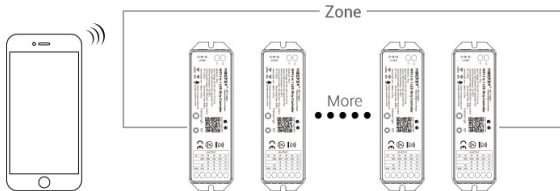

Synergy 21 LED Controller RGB-WW (RGB-CCT) DC12/24V WiFi 5in1* Milight/Miboxer* Alexa Serie

Product Name: WiFi 5 in 1 LED Strip Controller
 Model No.: WL5
 Working Voltage: DC12~24V
 Output: 6A/Channel
 Total Output: Max.15A
 Work Temperature: -20~60?
 Communication Mode: WiFi-IEEE 802.11b/g/n 2.4GHz
 RF: 2.4GHz
 Transmitting power: 6dBm

Merkmale

Merkmal	Wert
CC oder CV:	CV
Lichtfarbe:	RGB-WW
Gewicht:	0.2 Kg

Weitere Bilder

Switch strip output mode easily

Brightness, Color Temperature, RGB, RGBW and RGB+CCT output mode;
You can switch the output mode according to the type of LED strips and choose corresponding operation interface

Group setting, Group control

Connect countless controllers to set groups through Smartphone APP or Remote Control;
Control many controllers at the same time and separately

Timer Function

Setting the ON and OFF time as per your lifestyle, Enjoy your life easily