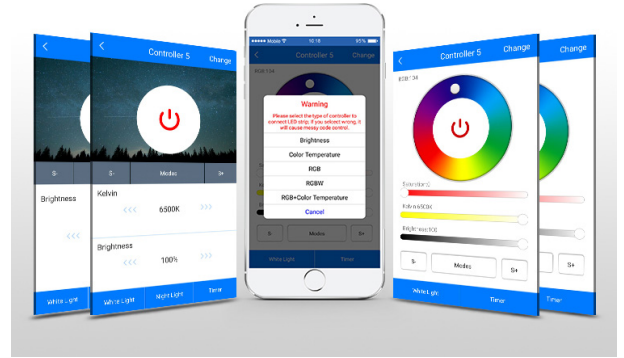

Synergy 21 LED Controller RGB-WW (RGB-CCT) DC12/24V WiFi 5in1* Milight/Miboxer* Alexa Serie

Product Name: WiFi 5 in 1 LED Strip Controller
 Model No.: WL5
 Working Voltage: DC12~24V
 Output: 6A/Channel
 Total Output: Max.15A
 Work Temperature: -20~60?
 Communication Mode: WiFi-IEEE 802.11b/g/n 2.4GHz
 RF: 2.4GHz
 Transmitting power: 6dBm

Merkmale

Merkmal	Wert
CC oder CV:	CV
Lichtfarbe:	RGB-WW
Gewicht:	0.2 Kg

Weitere Bilder

Switch strip output mode easily

Brightness, Color Temperature, RGB, RGBW and RGB+CCT output mode;
You can switch the output mode according to the type of LED strips and choose corresponding operation interface

Group setting, Group control

Connect countless controllers to set groups through Smartphone APP or Remote Control;
Control many controllers at the same time and separately

Timer Function

Setting the ON and OFF time as per your lifestyle, Enjoy your life easily