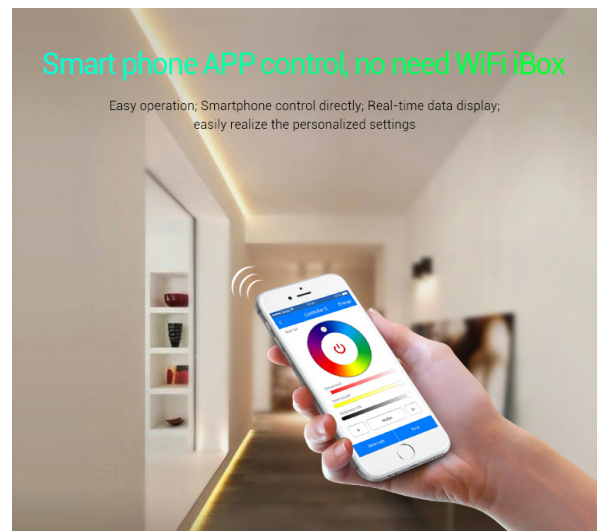

Synergy 21 LED Controller RGB-WW (RGB-CCT) DC12/24V WiFi 5in1* Milight/Miboxer* Alexa Serie

Product Name: WiFi 5 in 1 LED Strip Controller
 Model No.: WL5
 Working Voltage: DC12~24V
 Output: 6A/Channel
 Total Output: Max.15A
 Work Temperature: -20~60?
 Communication Mode: WiFi-IEEE 802.11b/g/n 2.4GHz
 RF: 2.4GHz
 Transmitting power: 6dBm

Merkmale

Merkmal	Wert
CC oder CV:	CV
Lichtfarbe:	RGB-WW
Gewicht:	0.2 Kg

Weitere Bilder

Switch strip output mode easily

Brightness, Color Temperature, RGB, RGBW and RGB+CCT output mode;
You can switch the output mode according to the type of LED strips and choose corresponding operation interface

Group setting, Group control

Connect countless controllers to set groups through Smartphone APP or Remote Control;
Control many controllers at the same time and separately

Timer Function

Setting the ON and OFF time as per your lifestyle, Enjoy your life easily