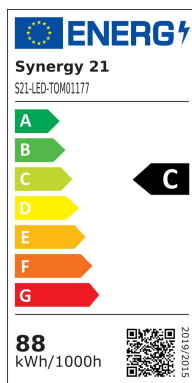

Synergy 21 LED SMD Power LED Chip 80W neutral white V3

kwh/1000h:	88,00
Lumens:	11000
Watt:	80,0
Nominal Service Life:	35000 Std.
Switching Cycles:	50000
Opt. Ambient Temperature.:	25 °C

Power LED
80 Watt neutral white 4250K ±250
26-30V, 2800mA (8*10)
11000-11500LM

Energy efficiency class: A+
kWh/1000h: 88

Accessories

Part No.	Name
99806	Synergy 21 Power supply - CC Driver ALL1087 70-100W