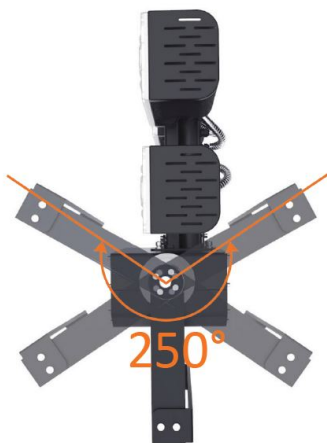

Synergy 21 LED object/stadium spotlight 480W IP66 cw

kwh/1000h:	480,00
Lumens:	79200
Watt:	480,0
Nominal Service Life:	35000 Std.
Switching Cycles:	50000
Opt. Ambient Temperature.:	25 °C

Operating voltage: AC 90-305V, 50/60Hz
LED: 248 LED Philips Lumileds 165lm/Watt
Power supply unit: MeanWell
Beam angle: Lens 90°, light heads variably adjustable (swivelling and tilting)
Beam angles of 10°, 30° or 60° also available on request.
Lumen: 79200lm
Efficiency: 165Lm/Watt
Light colour: 5000K ±150
CRI: Ra>70
Dimmable: no (Dimmable models such as DALI or 0-10V on request)
Housing: Aluminium
Operating temperature: -40°C to +60°C
Protection class: IP66
Dimensions: 536*165*579mm

Energy efficiency class: A++
kWh/1000h: 480

The connection of electrical components and systems may only be carried out by only be carried out by qualified specialists!

Attributes

Attribute	Value
Abstrahlwinkel:	90
CRI:	>80
Dimmbar:	nein
Grösse:	536*165*579
LED - Gehäusefarbe:	schwarz
LED - Gehäusematerial:	Aluminium
Lichtfarbe:	kaltweiß
Lichtfarbe in Kelvin:	5000
Lumen:	79200
Schutzklasse:	IP66
Volt:	230
Weight:	16 Kg
Warranty:	24.00 Months

Additional Images

Accessories

Part No.	Name
148726	Synergy 21 - Waterproof connector 1:1
148727	Synergy 21 - Waterproof connector 1:2
148730	Synergy 21 - Waterproof connector box 3 ports
148729	Synergy 21 - Waterproof connector box 3 ports transparent
148728	Synergy 21 - Waterproof connector box 4 ports
147265	Netzkabel 230V Schutzkontakt CEE7(Stecker)->Open End mit Adernendhülsen, 1,8m,Black