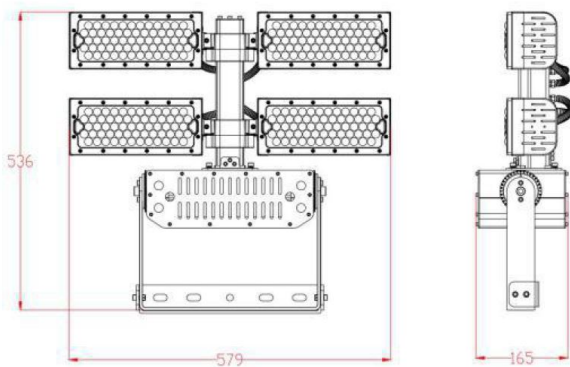

Attribute	Value
Abstrahlwinkel:	90
CRI:	>80
Dimmbar:	nein
Grösse:	536*165*579
LED - Gehäusefarbe:	schwarz
LED - Gehäusematerial:	Aluminium
Lichtfarbe:	kaltweiß
Lichtfarbe in Kelvin:	5000
Lumen:	79200
Schutzklasse:	IP66
Volt:	230
Weight:	16 Kg
Warranty:	24.00 Months

Additional Images