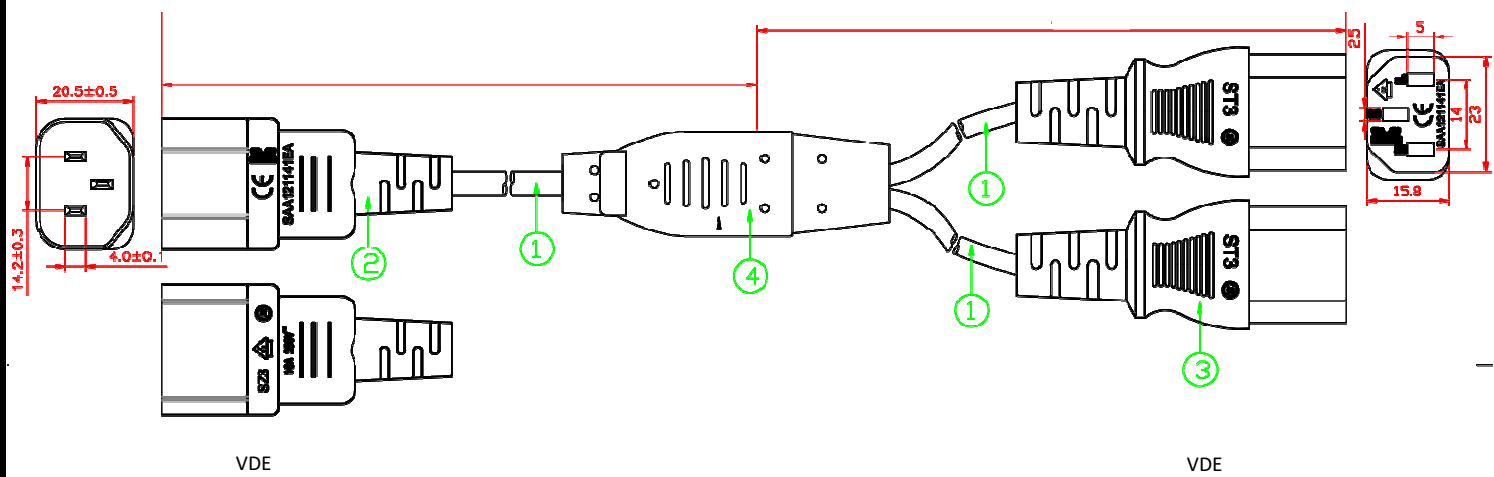

	REVISED	DR	APP

NOTES:  
 Cable electrical characteristics  
 1.Voltage rating:300V/500V  
 2.Temperature rating:70℃  
 3.Impact high voltage test:2000 Va.c. for 5 mins(minimum)  
 4.Insulation resistance:>5MΩ/KM.  
 5.Conductor resistance:≤19.5Ω/KM. at 20℃  
 Cable marking:<VDE> H05VV-F 3G1.0mm² NINGBO OUSHENG

ICE PLUG

2 3 PIN ICE JACKS

1	IMPRINT	NO IMPRINT
2	CONNECTORS	ICE plug to two IEC Jacks, 1,8m
3	CABLE	H05VV-F 3G1,0mm², black
NO	PART NAME	

DESCRIPTION		ICE PLUG - 2 3 PIN ICE JACKS, 1,8m					
SIZE	A4	DATE	13.01.2016	CHECKED		TOL	60019
UNIT	MM	DRAWN	R.Hueller	APPROVED			
CUSTOM TARIF NO.: 854442909000							