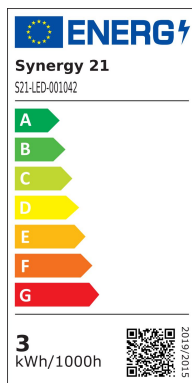

Synergy 21 LED wall light 10 IP54 3W

kwh/1000h:	3,00
Lumens:	250
Watt:	3,0
Nominal Service Life:	35000 Std.
Switching Cycles:	15000
Opt. Ambient Temperature.:	25 °C

Exterior wall-mounted luminaire
Exclusively for wall mounting

Power consumption: 3 watts
Frame colour: silver/grey
LED: COB
Number of lumens: 250lm
Warm white: 3000k ±150 RA>80
Beam angle: 75° downwards or upwards
Protection class: IP54
Operating temperature: -20° to +40°
Power supply: 230V incl. power supply unit
Size: 80*80*75mm
Diameter 62.5 mm
Length: 72mm
Weight: 240g

We recommend connecting the open cable ends with Wago terminals
(e.g. article 80945).

Energy efficiency class: A+
kWh/1000h: 3

Additional Images