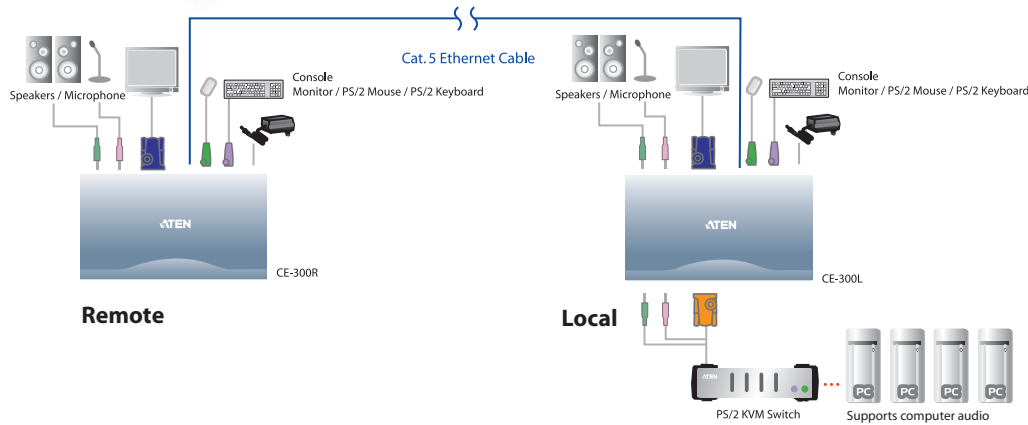

Diagram

Features

- CE-300
- Uses Cat 5 cable to connect the local and remote units (up to 100m apart)
- Dual Console Operation - control your system from both the local and remote consoles (PS/2 Keyboard, Mouse, Stereo Speakers, Stereo Microphone and Monitor)
- Supports Stereo Speakers and Stereo Microphone
- Pushbutton selection - sequential selection between local and auto mode
- Automatic Gain Control - automatically adjusts signal strength to compensate for distance
- Built-in ASIC for greater reliability and compatibility
- High video resolution - up to 1280 x 1024
- Supports DDC2B for local monitor (display data channel for communication between graphic card and monitor)
- Supports VGA, SVGA, and Multisync Monitors
- Firmware Upgradable

Specifications

Function		CE-300R/L	
Console Selection		Pushbutton	
Console Ports (Local)	Keyboard	1 x 6-pin Mini-DIN Female (Purple)	
	Video	1 x HDB-15 Female (Blue)	
	Mouse	1 x 6-pin Mini-DIN Female (Green)	
	Speaker	1 x Mini Stereo Jack Female (Green)	
	Microphone	1 x Mini Stereo Jack Female (Pink)	
	Unit to Unit	1 x RJ-45 Female (Black)	
Connectors	Power	1 x DC Jack (Black)	
	Keyboard/Mouse	1 x SPHD-15 Female (Yellow)	
	Speaker	1 x Mini Stereo Jack Female (Green)	
	Microphone	1 x Mini Stereo Jack Female (Pink)	
	Keyboard	1 x 6-pin Mini-DIN Female (Purple)	
	Video	1 x HDB-15 Female (Blue)	
Console Ports (Remote)	Mouse	1 x 6-pin Mini-DIN Female (Green)	
	Unit to Unit	1 x RJ-45 Female (Black)	
	Speaker	1 x Mini Stereo Jack Female (Green)	
	Microphone	1 x Mini Stereo Jack Female (Pink)	
	Power	1 x DC Jack (Black)	
	F/W Upgrade	1 x 4-conductor 3.5mm Jack (Black)	
LEDs (Local)	Local	1 (Green)	
	Remote	1 (Green)	
LEDs (Remote)	Status	1 (Orange)	
	On Line	1 (Green)	
Emulation	Keyboard/ Mouse	PS/2	
Switches	Selection Mode	1 x Pushbutton	
Video		1280 x 1024	
Signal Range		100m (330')	
Power Consumption		DC5.3V, 2.5W (Max.)	
Environment	Operating Temp.	0-50°C	
	Storage Temp.	-20-60°C	
	Humidity	0-80% RH, Non-condensing	
Housing		Metal	
Physical Properties	Weight	Local	0.38 kg
		Remote	0.37 kg
	Dimensions (L x W x H)	Local	13.90 x 8.80 x 3.80 cm
Remote		13.90 x 8.80 x 3.80 cm	

* The specifications and pictures are subject to change without notice.

Headquarters

ATEN International CO., Ltd.
3F, No.125, Sec. 2, Datung Rd. Sijhih City, Taipei 221, Taiwan
Tel: 886-2-8692-6789 Fax: 886-2-8692-6767 E-mail : online@aten.com.tw

2006, Version 1.0