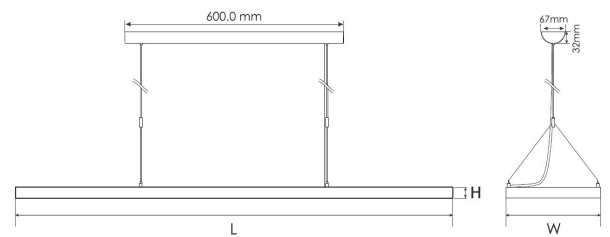

Frame colour: grey/silver RAL9006
Power consumption: 60Watt, 20W up, 40W down
Lumen output: 5750lm
Neutral white: 4100k ±150
Colour rendering: CRI >80
UGR: <19 with light downwards, no UGR upwards
Beam angle: 120° (total)
Operating temperature: -20° to +45°
Power supply: 100-240V
Power supply: built-in power supply, 0-10V dimmable
Size: 1200mm x 260mm x 30mm
Aluminium housing incl. ceiling mounting kit
Note: The LED cable with the black strip is connected connected to the black "LED-" terminal of the power supply unit, the unmarked cable is plugged into the red "LED+" terminal.

Energy efficiency class: A++
kWh/1000h: 66

Attributes

Attribute	Value
Abstrahlwinkel:	120
CRI:	80
Dimmbar:	Ja
Grösse:	1200*260
LED - Gehäusefarbe:	grau
Lichtfarbe:	neutralweiß
Lichtfarbe in Kelvin:	4100
Lumen:	5750
Weight:	5 Kg
Warranty:	60.00 Months

Additional Images

L*W*H=1200*260*30mm

L*W*H=1200*260*30mm