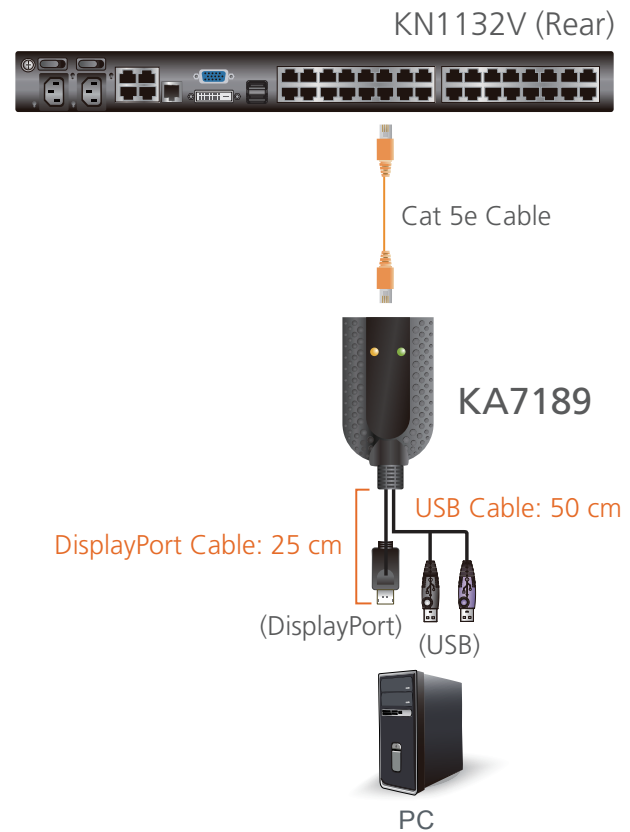

## KA7189

- The KA7189 KVM Adapter Cable connects a KVM switch to the DisplayPort video and USB ports of a target computer.\* The KA7189 supports DisplayPort output and provides two USB plugs to connect a target computer for keyboard/mouse, Virtual Media, or Smart Card/CAC Reader functions.\*\*

The KA7189 supports Audio De-Embedder, which extracts the audio from a DisplayPort signal. More advanced features of KA7189 include the small size and lightweight design, as well as superior signal compensation and delay skew technologies for greatly enhanced video quality.

### Features

- Connects a KVM switch to the DisplayPort video and USB ports of a target computer\*
- Supports Audio De-Embedder
- Auto Signal Compensation (ASC), no DIP switch setting needed for different distances
- Keyboard and mouse emulation – keeps your server functioning smoothly when it's disconnected from the switch's KVM port or is relocated to a different KVM port
- Virtual Media Support\*\*
- Smart Card / CAC Reader Support\*\*
- Superior video quality - supports resolution up to 1920 x 1200 (Reduced blanking)\*\*\*
- Built in ASIC for greater reliability and compatibility
- Compact size
- Firmware upgradeable

### Specifications

Function	KA7189
<b>Connectors</b>	
Link	1 x RJ-45 Female
Computer	2 x USB Type A Male
	1 x DisplayPort Male
<b>LEDs</b>	
Link	1 (Green)
Power	1 (Orange)
<b>Physical Properties</b>	
Housing	Plastic
Weight	0.11 kg
Dimensions (L x W x H)	9.10 x 5.60 x 2.14 cm