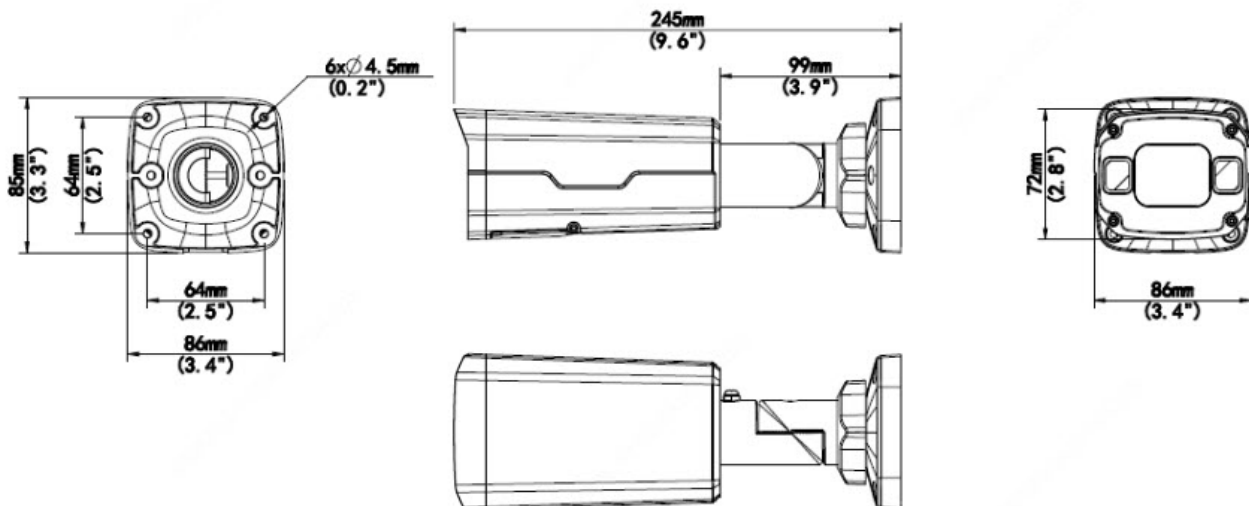

Highlights:

- **Optics**
 - 1/2.7", with light source
 - SmartIR, up to 50m (164 ft) IR distance
 - Up to 120 dB optical WDR (Wide Dynamic Range)
- **Compression**
 - Ultra 265, H.265, H.264, MJPEG
 - Triple streams
 - 2592*1944@20fps in main stream
 - ROI (Region of Interest)
- **Network**
 - ONVIF compliance
- **Setup**
 - DC12V or PoE power supply
 - Wide voltage range of $\pm 25\%$ in DC
 - Micro SD, up to 256 GB
 - Alarm 1 input and 1 output, audio 1 input and 1 output
 - IP67 ingress protection
 - IK10 vandal resistant

Key Features

Dimensions

Technical Details:

	ALL-CAM2496v2-LEFN				
Camera					
Sensor	1/2.7", 5.0 megapixel, progressive scan, CMOS				
Lens	2.7 ~ 13.5mm, AF automatic focusing and motorized zoom lens				
DORI Distance	Lens (mm)	Detect (m)	Observe (m)	Recognize (m)	Identify (m)
	2.7	60.8	24.3	12.2	6.1
	13.5	303.8	121.5	60.8	30.4
Angle of View (H)	106.25° ~ 30.42°				
Angle of View (V)	56.36° ~ 17.22°				

Certifications	CE: EN 60950-1 UL: UL60950-1 FCC: FCC Part 15
General	
Power	DC 12V±25%, PoE (IEEE 802.3af) Power consumption: Max 8.0 W
Dimensions (L x W x H)	245 x 86 x 72mm (9.6" x 3.4" x 2.8")
Net Weight	0.92kg (2.0lb)
Material	Metal
Working Environment	-30°C ~ 60°C (-22°F ~ 140°F), Humidity: ?95% RH (non-condensing)
Storage Environment	-30°C ~ 60°C (-22°F ~ 140°F), Humidity: ?95% RH (non-condensing)
Surge Protection	6KV
Ingress Protection	IP67
Vandal Resistant	IK10
Reset Button	N/A