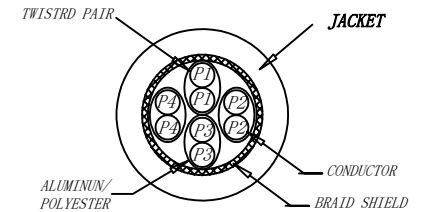

3P Certified CAT.6A S/FTP 26AWG LSZH 500MHz ISO/IEC 11801 Class Ea Channel Link 100% tested &EN 50173-1 & ANSI/TIA-568-C.2 www.Synergy21.de **CE**

WIRING DIAGRAM

MATERIAL LIST:

③	OVER MOLD	PVC 75A	8PCS	
②	PLUG	POLYCARBONATE RJ45 8P8C PIN GOLD PLATED 3U", LONG BODY, TRANSPARENT BLUE	2PCS	
①	CABLE	S/FTP CAT.6A 26AWG (BC+AL-FOIL)*4PAIR+Braid(AL-MG ) LSZH OD:6.2±0.2MM	1PCS	
NO.	PARTS NAME	SPECIFICATION STANDARD	QT' Y	REMARK

NOTE:

- ELECTRICAL TEST:
  - 100% OPEN SHORT, MISS WIRE TEST
  - INSULATION RESISTANCE:DC 300V 10M Ohm;
  - CONTACTOR RESISTANCE:1 OHM per meter
- FLUKE TEST LIMIT:ISO11801 Channel Class EA
- Operating temperature:-20°C ~ + 75°C
- ROHS 3.0 AND REACH COMPLIANT
- Support PoE/PoE+/PoE++
- Packing:Synergy21 PE Bag+Label
- Minimum of the bending radius is 60mm
- Flame retardant (IEC60332-1-2)
  - Low smoke(IEC 61034)
  - Halogen free(IEC 60754-2)

SYNERGY 21

Hasia		change "ROSH 2.0" to "ROSH 3.0"	2022-02-25	A9						
		Add IEC60332-1-2	2021-01-23	A8						
		Change the spray word	2021-01-08	A7						
		Change the spray word	2019-11-14	A6						
		Increase the minimum bend radius	2018-09-05	A5						
		CHANGE PACKING AND BOX MARK	2018-03-09	A4						
		CHANGE SPRAY WORD	2017-07-07	A3	CUSTOMER		ITEM NO.	See The Chart		
		ADD POE Information	2017-02-06	A2	PRODUCT NAME	CAT.6A S/FTP 26AWG LSZH PATCH CORD	manufacture country:	CHINA	UNIT	MM
		ADD "CE" AMRK IN THE PRINT,CHANGE OD 6.5MM TO 6.2MM	2016-01-11	A1	DRAWNBY	CHECKBY	APPROVE	DATE		
BY	CHK	REVISION RECORD MODIFICATIONS	DATE	REV.	SYNERGY 21	SYNERGY 21	SYNERGY 21	2016-01-08		