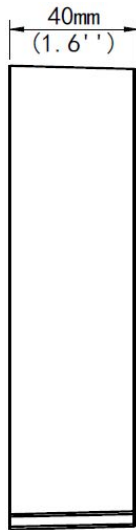

Part No.: 159713
Vendor Part No.: ALL-CAM2495-LVEFN_Junction_Box