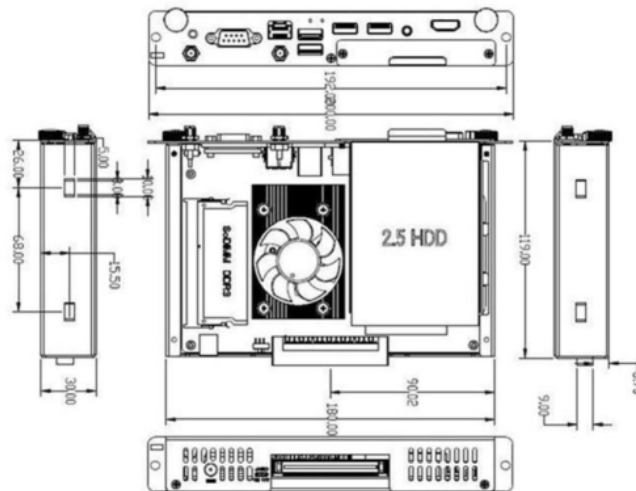

ALLGEMEINE MERKMALE

Zentralprozessor	Intel® Celeron 3865U
 2 cores, 2 threads
 1.8GHz
Chipsatz	Kaby Lake-U SoC
 2MB L3 Cache
Lösungsunterstützung	Ultra HD
Max. 4096 x 2160 @30Hz
GPU	Intel® HD Graphics 610
 Direct3D 2015, OpenGL4.5, OpenCL2.1
Erinnerung	4GB SO-DIMM DDR4
Netzwerk	LAN: 10/100/1000 Mbps
 WLAN : 802.11 a/c M.2
 Bluetooth 4.0
Lager	64GB SSD
E / A-Anschlüsse	1 x RJ45
 1 x RS232
 2 x USB3.0
 2 x USB2.0
 1 x HDMI out
 1 x Audio in&out
 2 x WiFi antenna connector
 1 x Power button
Betriebssystem	Windows 10 Pro

MECHANICAL

Product Dimensions (WxDxH)	180 x 119 x 30 mm
Package Dimensions (WxDxH)	237 x 180 x 59 mm
Product Weight	0.95 kg
Package Weight	1.1 kg

BEDINGUNGEN DER UMGEBUNG

Temperaturbedingungen	0-40°C
Feuchtigkeit	95%

LEISTUNG

Spannung, HZ	19V/2A
Energieversorgung	ATX/AT Mode

EIGENSCHAFTEN

Haupteigenschaften	Wake-on-LAN Support, Watchdog Timer

ZERTIFIZIERUNG

Sicherheitsgenehmigung	yes
EMV-Zulassung	yes
EG	yes

MECHANICAL DESIGN

Rear Panel
External I/O