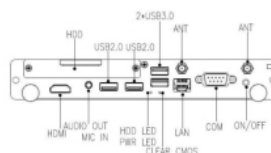

Front Panel
External I/O

Rear Panel
External I/O