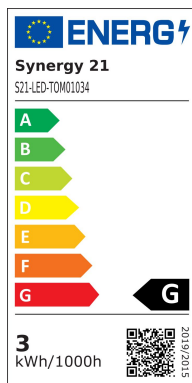

Synergy 21 LED garden spot 3W green

SYNERGY 21

kwh/1000h:	3,00
Lumens:	195
Watt:	3,0
Nominal Service Life:	35000 Std.
Switching Cycles:	15000
Opt. Ambient Temperature.:	25 °C

Operating voltage: AC 230V
LED: 3*1Watt high-power chip
Beam angle: 30°
Light colour: green
CRI: Ra>80
Housing: Painted metal
Operating temperature: -40°C to +55°C
Protection class: IP65 (water jet-proof)
Swivelling: 240°
Total height: 14 cm
Base plate diameter: 6.1 cm
Lens diameter: 6.9 cm
Weight: 0.4 kg
Connection cable: 2.5 metres

Energy efficiency class: A+
kWh/1000h: 3