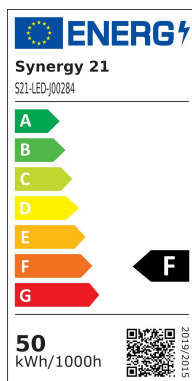

Synergy 21 LED light panel 300*1200 KW / W 45W V4 UGR

SYNERGY 21

kwh/1000h:	50,00
Lumens:	4500
Watt:	45,0
Nominal Service Life:	35000 Std.
Switching Cycles:	50000
Opt. Ambient Temperature.:	25 °C

Ultra Slim LED Panel Light

Frame colour: white
 Power consumption: 45Watt, 1050mA
 Lumen output: 4500lm
 Cool white: 6000K, CRI>80, 120°
 MacAdam/SDCM = 3
 Glare rating: UGR<19
 Protection class: IP20
 Operating temperature: 0° to +40°
 Power supply: Power supply unit not included in scope of delivery
 Power supply unit: 1050mA, see accessories
 Size: 300mm x 1200mm x 12mm

Energy efficiency class: A
 kWh/1000h: 50

Attributes

Attribute	Value
Abstrahlwinkel:	120

Attribute	Value
Ampere:	1.05
CRI:	80
Dimmbar:	Nein
Grösse:	300*1200
LED - Gehäusefarbe:	weiß
Lichtfarbe:	kaltweiß
Lichtfarbe in Kelvin:	6000
Lumen:	4500
Schutzklasse:	IP40
Weight:	3 Kg
Warranty:	60.00 Months