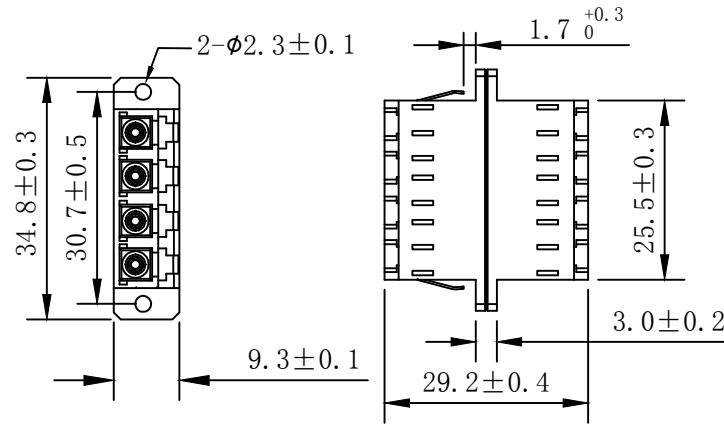

chart:

Item NO.	COLOR
S215689	Blue
	Beige
S215690	Aqua
	Green
S215691	Erika violet
	Lime Green

NOTE:
ROHS 2.0 and REACH Compliant

Insertion Loss (dB)	≤0.20
Operating Temperature(° C)	-40 ~+85
Storage Temperature(° C)	-40 ~+85

MATERIAL LIST:

⑥	LC Plastic Body Quad (SC Duplex footprint) color: see the chart	1pcs	
⑤	LC Sleeve ceramic	4pcs	
④	LC bush color: see the chart	4pcs	
③	LC Plastic Body Quad (SC Duplex footprint) color: see the chart	1pcs	
②	LC Metal Mount (SC Duplex footprint)	1pcs	
①	LC White Dust Cap	8pcs	
NO.	SPECIFICATION STANDARD	QT' Y	REMARK

SYNERGY 21					
CUSTOMER		ITEM NO.	See the chart		
PRODUCT NAME	LC Quad Plastic with Flange Adapter (SC DX Footprint)	manufacture country	CHINA	UNIT	mm
	NEW	DATE	2021-09-30	REV.	A
BY	CHK	REVISION RECORD MODIFICATIONS	DATE	SYNERGY 21	2021-09-30
				DRAWNBY	CHECKBY
				SYNERGY 21	SYNERGY 21
				APPOBY	DATE
				SYNERGY 21	2021-09-30