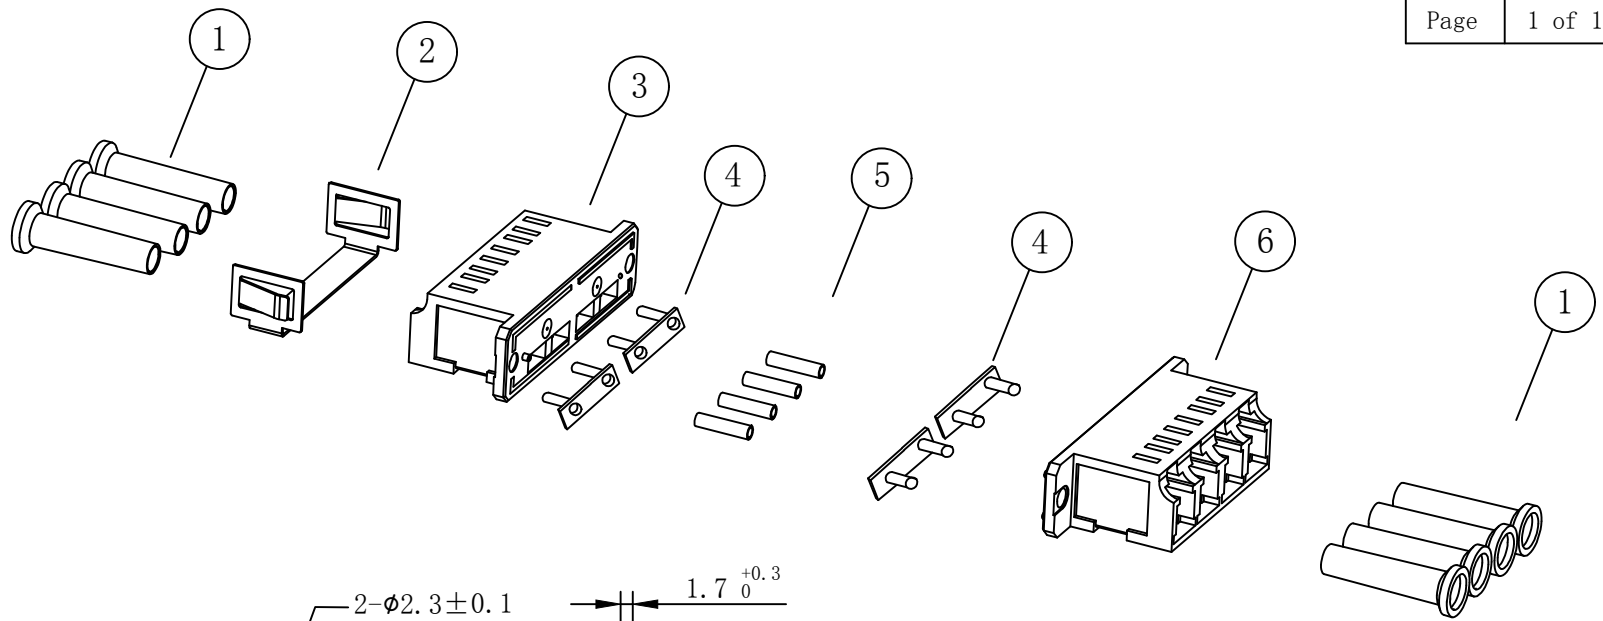

chart:

Item NO.	COLOR
S215689	Blue
	Beige
S215690	Aqua
	Green
S215691	Erika violet
	Lime Green

NOTE:
ROHS 2.0 and REACH Compliant

Insertion Loss (dB)	≤0.20
Operating Temperature(° C)	-40 ~+85
Storage Temperature(° C)	-40 ~+85

MATERIAL LIST:

⑥	LC Plastic Body Quad (SC Duplex footprint) color: see the chart	1pcs	
⑤	LC Sleeve ceramic	4pcs	
④	LC bush color: see the chart	4pcs	
③	LC Plastic Body Quad (SC Duplex footprint) color: see the chart	1pcs	
②	LC Metal Mount (SC Duplex footprint)	1pcs	
①	LC White Dust Cap	8pcs	
NO.	SPECIFICATION STANDARD	QT' Y	REMARK

SYNERGY 21					
CUSTOMER		ITEM NO.	See the chart		
PRODUCT NAME	LC Quad Plastic with Flange Adapter (SC DX Footprint)	manufacture country	CHINA	UNIT	mm
	NEW	DATE	2021-09-30	REV.	A
BY	CHK	REVISION RECORD MODIFICATIONS	DATE	SYNERGY 21	2021-09-30
				DRAWNBY	CHECKBY
				SYNERGY 21	SYNERGY 21
				APPOBY	DATE
				SYNERGY 21	2021-09-30