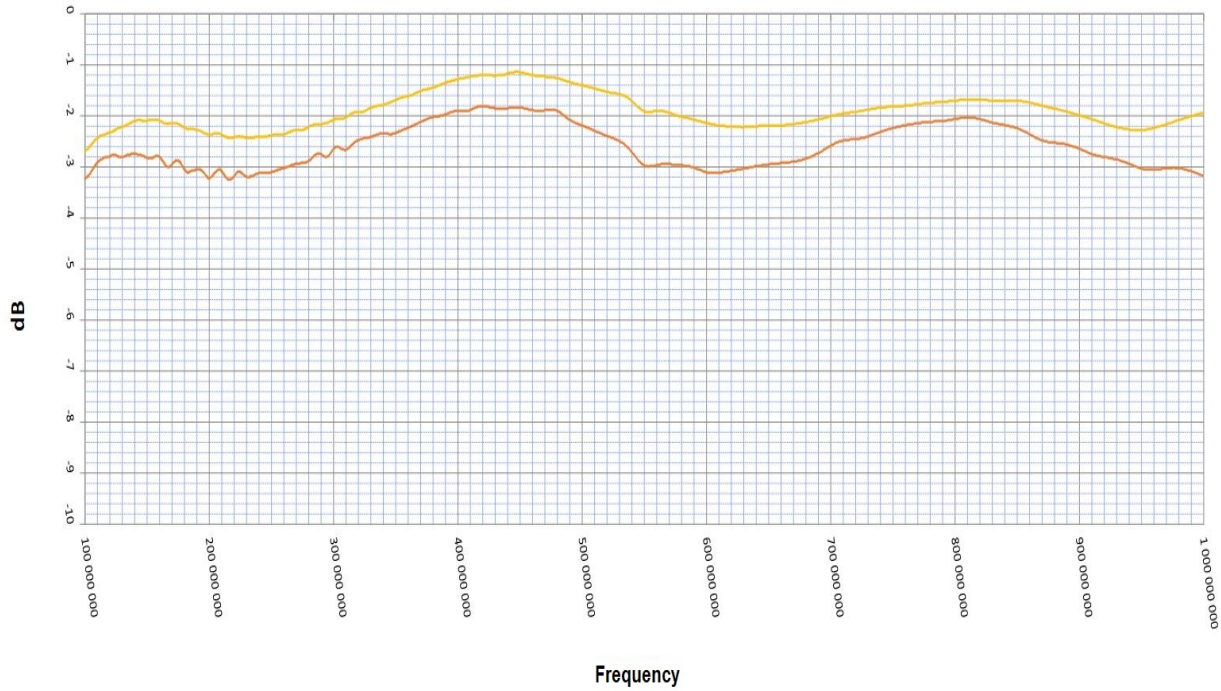

EOC 1000 Outcoupling Attenuation 12dB and 18dB