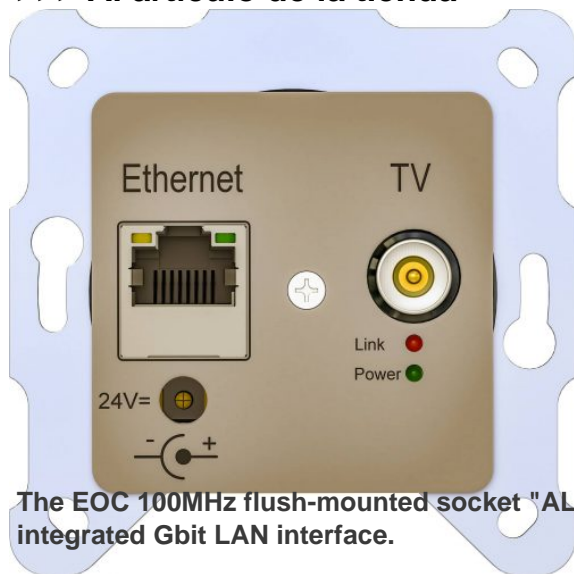

ALLNET Point-to-Point Coax 8 Port Master Chassis/Amplifier EOC 100 zbh. EOC G.hn flush-mounted box/through box "ALL-GHN108S-100-UP socket

>>> [Al artículo de la tienda](#)

EAN CODE

The EOC 100MHz flush-mounted socket "ALL-GHN108S-100-UP-Dose" is a C-through socket with integrated Gbit LAN interface.

- A coaxial cable is used for simultaneous transmission of DVB-C (108 MHz - 850 MHz) and network data (<108 MHz).
- Internet/network data can be used via the Gbit Ethernet connection.
- The coax socket provides a broadband cable signal (108 MHz to 860 MHz) and can be used with a standard receiver.
- The TV signal is output via the coaxial socket, the network data via the RJ45 socket.
- The networking of the individual flush-mounted boxes/G.hn modules takes place automatically.
- The EOC 100 "ALL-GHN108S-100-UP-socket" can be operated via remote power supply by an ALL-GHN108M-Coax-100 or with a 24V/1A power supply unit.
- 4 subsequent EOC100 "ALL-GHN108S-100-UP-sockets" can be supplied.
- The EOC 100 "ALL-GHN108S-100-UP-socket" can be installed in a single flush-mounted box as well as in a multiple flush-mounted box.
- Each EOC 100 "ALL-GHN108S-100-UP socket" can exchange data with any other flush-mounted socket.
- Wiring/connection of the EOC flush-mounted boxes to the ALL-GHN108M-Coax-100 are described in the.