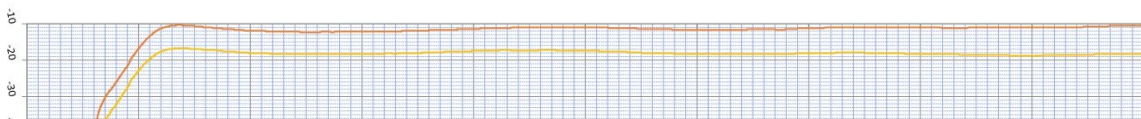

Número de artículo: 221230
Número de fabricante: ALL-GHN108S-100-UP-Dose

EOC 1000 Outcoupling Attenuation 12dB and 18dB