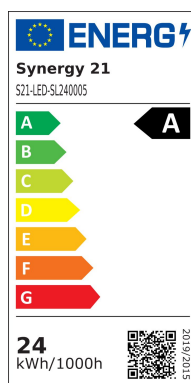

Synergy 21 LED Tube T8 150cm NW, 200LM/W, 16W/24W switchable

kwh/1000h:	24,00
Lumens:	4800
Watt:	24,0
Nominal Service Life:	35000 Std.
Switching Cycles:	50000
Opt. Ambient Temperature.:	25 °C

This **LED tube** offers an ultra-modern and energy-efficient lighting solution, ideal for various applications. The tube is **powered on one side** and is available in two power variants: **16W** and **24W**. With an impressive luminous efficacy of **200lm/W**, it delivers **3200 lumens** or **4800 lumens** depending on the model, ensuring bright and even illumination.

The **light colour is neutral white** with a colour temperature of **4000K ±250**, which ensures pleasant and natural lighting. With a **CRI of >80**, this LED tube guarantees excellent colour rendering, ideal for environments where colour accuracy is important. The **beam angle of 140°** ensures wide and uniform light distribution.

LED Tube (tube)
powered from one side
Power consumption: 16 and 24 watts
Lumen: 200lm/W, 3200/4800 Lm
Input: 100-240VAC, 50/60HZ
Light colour: neutral white
Kelvin: 4000K±250

CRI: >80
Beam angle: 140°
Length: 1500 mm
Diameter: 27 mm
Base: T8, rotatable
Material: Polycarbonate (frosted glass look)
Operating temperature: -20°C ~ 48°C
kWh/1000h: 16/24

5 year guarantee

Attributes

Attribute	Value
Abstrahlwinkel:	140
Betriebstemperatur:	-1 bis +45
CRI:	>80
Dimmbar:	nein
Grösse:	1500*26
LED - Gehäusematerial:	PC
Lichtfarbe:	neutralweiß
Lichtfarbe in Kelvin:	4100
Lumen:	4800
Sockel:	T8
Volt:	230
Weight:	0.3 Kg
Warranty:	60.00 Months