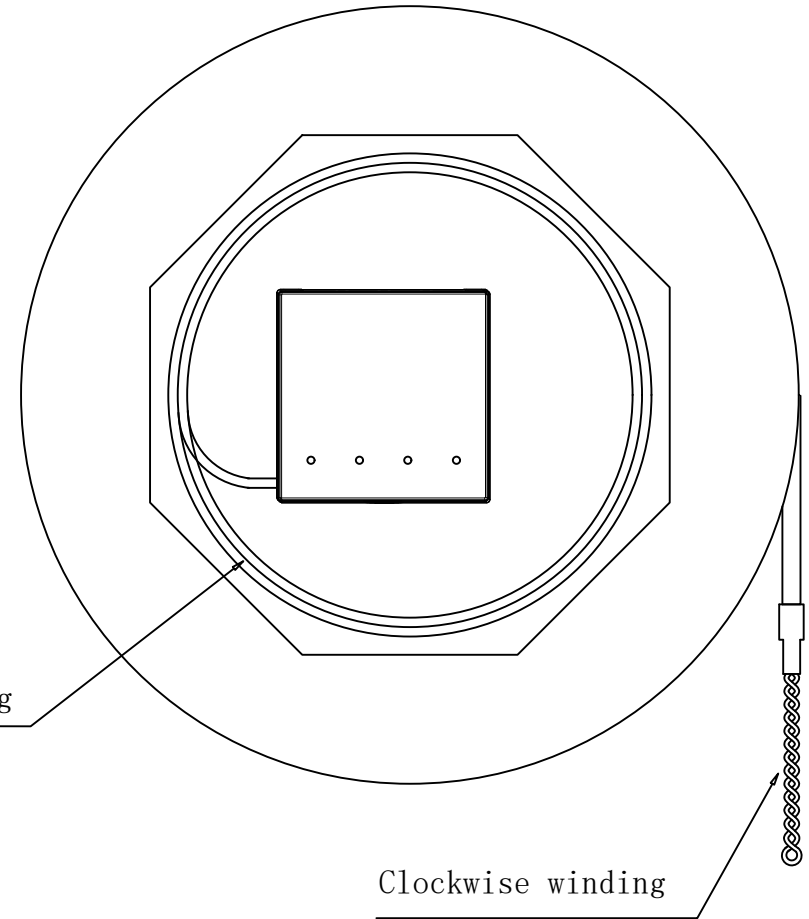

SYNERGY21				
						CUSTOMER		AN		ITEM NO.		See the chart		
						PRODUCT NAME		Assemble		Manufacture country		CHINA	UNIT	mm
		NEW		2022-07-25		A		DRAWNBY		CHECKBY		APPOBY		DATE
BY	CHK	REVISION RECORD MODIFICATIONS			DATE	REV.	SYNERGY21		SYNERGY21		SYNERGY21		2022-07-25