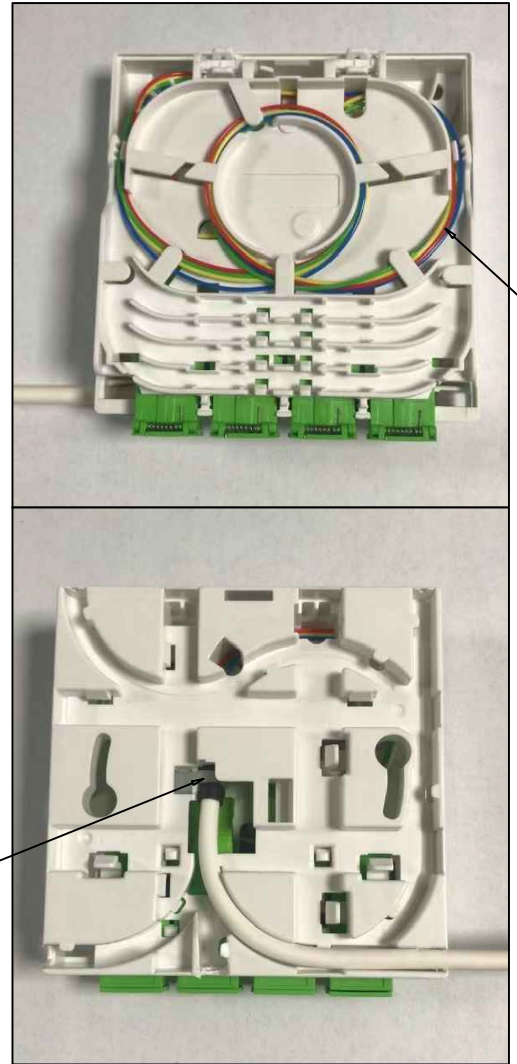

Red Blue Green Yellow

Adapter label

One lap

Cable tie

										SYNERGY21			
			CUSTOMER		AN		ITEM NO.		see the chart				
			PRODUCT NAME		Assemble			Manufacture country		CHINA	UNIT	mm	
			NEW		2022-07-25		A		DRAWNBY		CHECKBY		
			REVISION RECORD MODIFICATIONS		DATE		REV.		SYNERGY21		SYNERGY21		
									APPOBY		DATE		
									SYNERGY21		2022-07-25