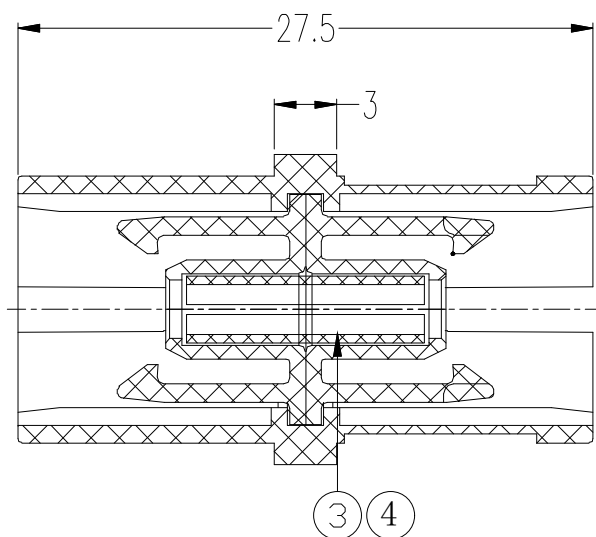

NO				SPECIFICATION STANDARD				QT'Y	REMARK	SYNERGY21				
									CUSTOMER	AN		ITEM NO.	see the chart	
									PRODUCT NAME	4 cores SC/APC 8° fiber cable		Manufacture country	CHINA	UNIT mm
									DRAWNBY	CHECKBY	APPOBY	DATE		
BY	CHK	REVISION RECORD MODIFICATIONS				DATE	REV.		SYNERGY21	SYNERGY21	SYNERGY21	2022-07-25		

NOTE:

- ROHS 3.0 and REACH Compliant
- Storage Temperature: -40°C--+75°C
- Operation Temperature: -40°C--+75°C
- ABS Material
- UL94V2
- Max 4 core (shrinkage Type)
- 4 SC Simplex Adapter or LC Duplex Adapter Installable
- Suitable for Fiber fusion protection sleeves Installable
- DIN Installation available
- W/O Adapter
- Color:white
- Dimensions:80*80*28mm

SYNERGY21									
CUSTOMER	AN		ITEM NO.	See the chart					
PRODUCT NAME	FTTH Box 4 Core		Manufacture country	CHINA	UNIT	mm			
BY	CHK	REVISION RECORD MODIFICATIONS	DATE	REV.	DRAWNBY	CHECKBY	APPOBY	DATE	
			2022-07-25	A	SYNERGY21	SYNERGY21	SYNERGY21	2022-07-25	