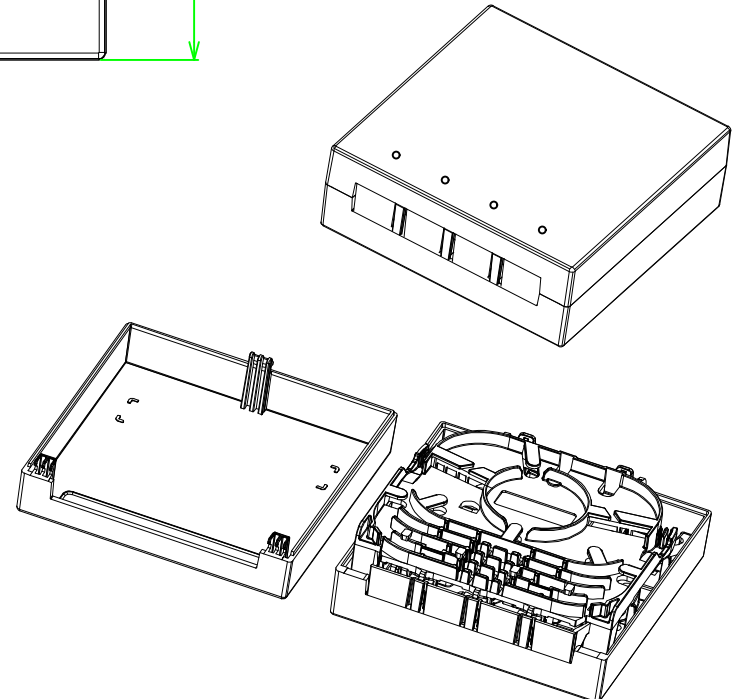

①	0.9 Tube Hytrel Color:Red	440mm	
⑩	0.9 Tube Hytrel Color:Blue	440mm	
⑨	0.9 Tube Hytrel Color:Green	530mm	
⑧	0.9 Tube Hytrel Color:Yellow	530mm	
⑦	Heat Shrink Tubing	1	
⑥	Fanout Heat Shrink Tubing	1	
⑤	FIBER OPTICAL CABLE G657.A2 4C 250um Yellow Green Blue Red with KEVLAR Jacket LSZH OD: 2.2mm Color:White Printing: FIBER OPTICAL CABLE 4FO SM 9/125um G657.A2 LSZH HT CPR Eca MM/YYYY XXXXm	Xm	
④	SC Transparent Dust Cap	4	
③	SC/APC 8° Ferrule	4	
②	SC SM 0.9 Green Connector	4	
①	SC 0.9mm Green Boot	4	

NO				SPECIFICATION STANDARD				QT'Y	REMARK	SYNERGY21				
									CUSTOMER	AN		ITEM NO.	see the chart	
									PRODUCT NAME	4 cores SC/APC 8° fiber cable		Manufacture country	CHINA	UNIT mm
									DRAWNBY	CHECKBY	APPOBY	DATE		
BY	CHK	REVISION RECORD MODIFICATIONS				DATE	REV.		SYNERGY21	SYNERGY21	SYNERGY21	2022-07-25		

NOTE:

- ROHS 3.0 and REACH Compliant
- Storage Temperature: -40°C--+75°C
- Operation Temperature: -40°C--+75°C
- ABS Material
- UL94V2
- Max 4 core (shrinkage Type)
- 4 SC Simplex Adapter or LC Duplex Adapter Installable
- Suitable for Fiber fusion protection sleeves Installable
- DIN Installation available
- W/O Adapter
- Color:white
- Dimensions:80*80*28mm