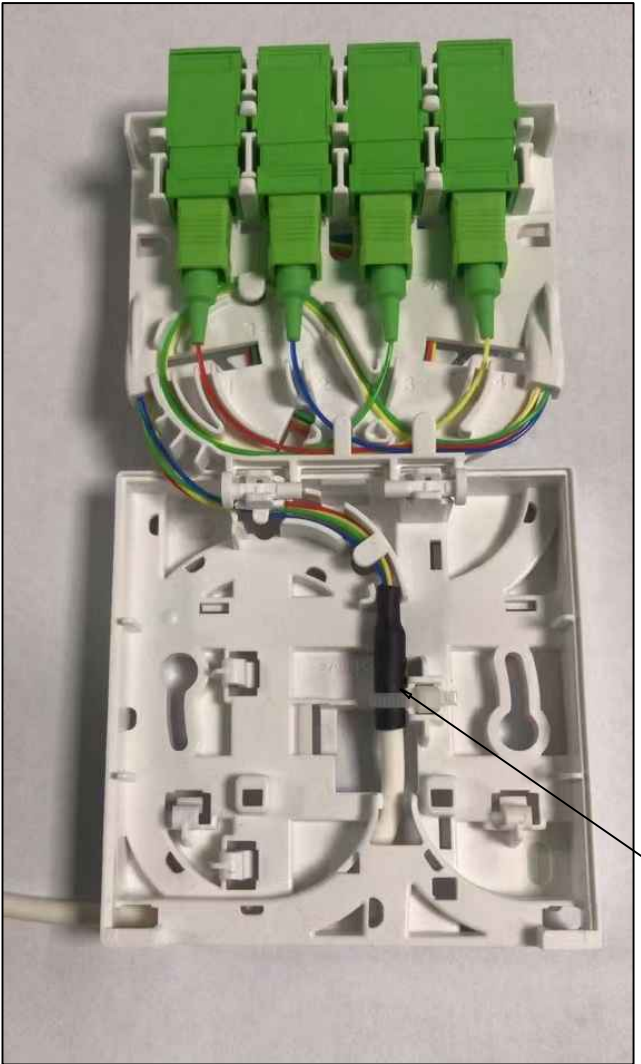

Red Blue Green Yellow

Adapter label

One lap

Cable tie

										SYNERGY21			
			CUSTOMER		AN		ITEM NO.		see the chart				
			PRODUCT NAME		Assemble			Manufacture country		CHINA	UNIT	mm	
			NEW		2022-07-25		A		DRAWNBY		CHECKBY		
			REVISION RECORD MODIFICATIONS		DATE		REV.		SYNERGY21		SYNERGY21		
									APPOBY		DATE		
									SYNERGY21		2022-07-25