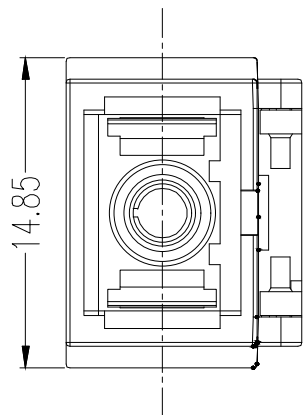

NO				SPECIFICATION STANDARD				QT'Y	REMARK	SYNERGY21				
									CUSTOMER	AN		ITEM NO.	see the chart	
									PRODUCT NAME	4 cores SC/APC 8° fiber cable		Manufacture country	CHINA	UNIT mm
									DRAWNBY	CHECKBY	APPOBY	DATE		
BY	CHK	REVISION RECORD MODIFICATIONS				DATE	REV.		SYNERGY21	SYNERGY21	SYNERGY21	2022-07-25		

NOTE:

- ROHS 3.0 and REACH Compliant
- Storage Temperature: -40°C--+75°C
- Operation Temperature: -40°C--+75°C
- ABS Material
- UL94V2
- Max 4 core (shrinkage Type)
- 4 SC Simplex Adapter or LC Duplex Adapter Installable
- Suitable for Fiber fusion protection sleeves Installable
- DIN Installation available
- W/O Adapter
- Color:white
- Dimensions:80*80*28mm

SYNERGY21									
CUSTOMER	AN		ITEM NO.	See the chart					
PRODUCT NAME	FTTH Box 4 Core		Manufacture country	CHINA	UNIT	mm			
BY	CHK	REVISION RECORD MODIFICATIONS	DATE	REV.	DRAWNBY	CHECKBY	APPOBY	DATE	
			2022-07-25	A	SYNERGY21	SYNERGY21	SYNERGY21	2022-07-25	