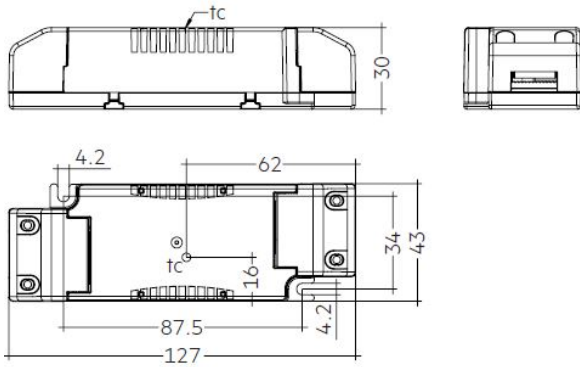

Synergy 21 LED light panel 300*1200 with standard power supply 45W Tridonic

Attention only for LED panel 620*620 V2 or 300*1200
Manufacturer: Tridonic, LC 45W 1050mA fixC SR SNC
Input: 230VAC
Output: 1050mA, 31-45V DC, 45 Watt constant current
Operating temperature: -20°C to +50°C, see data sheet
Aluminium housing IP20
LxWxH 130x68x31mm
Protection labelling: see data sheet

Additional Images

Accessories

Part No.	Name
79113	Synergy 21 LED light panel zub. Power Supply Connector
80947	Wago Serie 222 - 5*4mm (40 Stück)
120373	Wago Serie 221 - 2*4mm (100 Stück)
120374	Wago Serie 221 - 3*4mm (50 Stück)
120375	Wago Serie 221 - 5*4mm (25 Stück)
147265	Netzkabel 230V Schutzkontakt CEE7(Stecker)->Open End mit Adernendhülsen, 1,8m,Black