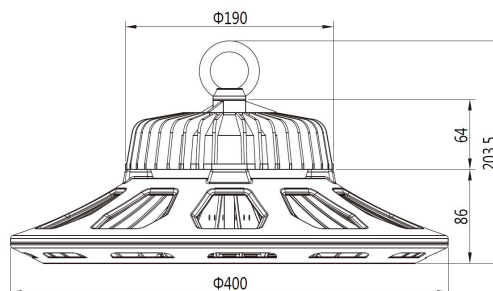

Product Description

1. 1, Compact and fasion design .Light weighted : 4.80kg
2. 2, Philips 3030 LED as light source , CRI>80Ra
3. 3, MEAN WELL HBG Series power supply . PF>0.95
4. 4, High lumen efficiency : 135lm/w
5. 5, 5 years warranty .

Performance Summary

Input Power: 80W, 100W, 150W, 200W, 230W
CRI: >70Ra/80Ra
CCT: 3000k-6500K
Input Voltage:90-305Vac
Limited Warranty :5 years' warranty
High Efficacy Lifetime: 50000hours
Dimming:Non-dimmable & 1-10V Dimmable
Working Temperature : - 20°C – +45 °C(Amb)

Accessories

Part No.	Name
139692	Synergy 21 LED Spot Pendelleuchte UFO zub. Radar Kit L
142948	Synergy 21 LED spot pendant light UFO add. Wall bracket for UFO size L bracket long
142947	Synergy 21 LED spot pendant light UFO add. Wall bracket for UFO size L bracket short
144400	Synergy 21 LED spot pendant light UFO add. Ball cage L
148949	Synergy 21 LED spot pendant light UFO add. Lampshade L
148726	Synergy 21 - Waterproof connector 1:1