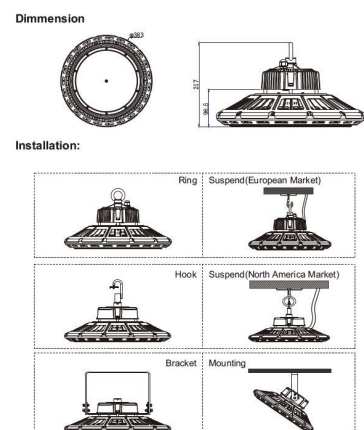

AC 90-305V/50-60Hz
Dimmable: no
Power: 200 Watt
Luminous flux: 26000 lm
Efficiency: 130lm/W
Beam angle: 60°
CRI Ra: > 80
Light colour: warm white
Kelvin: 3000K
Operating temperature: -40 to +55°C
Protection class: IP65, IK10, "D" mark according to EN 60598-2-24
Weight: 4.8kg
Diameter: 400mm
Complete height: 203.5mm

Additional Images

Product Description

- 1, Compact and fasion design .Light weighted : 4.80kg
- 2, Philips 3030 LED as light source , CRI>80Ra
- 3, MEAN WELL HBG Series power supply . PF>0.95
- 4, High lumen efficiency : 135lm/w
- 5, 5 years warranty .