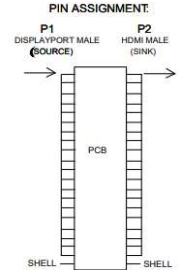

REVISED	DR	APP

RoHS2.0(2011/65/EU)

ITEM NO.	LENGTH
03-21025	1000±20
03-21155	1500±20
03-21035	2000±20
03-21045	3000±30
03-21055	5000±50

- Connections: DisplayPort plug to HDMI-A plug
- Resolution up to: 4K (60Hz)
- Supports color sampling in 4:4:4, 4:2:2 and 4:2:0 format
- Supports: HDR10, HDCP 2.2, HDCP 1.4, 3D
- max. Bandwidth: 18 Gbps
- DisplayPort Version: 1.4
- 100% backwards compatible Versions: only for 1.4

- Number of shieldings: 3
- Wire material: copper
- Plug: moulded
- DP-plug with out snap in latch
- Plug material: CuZnNi, gold plated
- Contact surface: gold plated pins
- Plug cover: metal, ALU

- Cable type: round cable
- Material cable sheath: "Highflex" PVC
- Cable sheath diameter (ca.): 6.0mm
- Color: blue

Info: on a DisplayPort 1.2 interface the maximum supporting resolution is 4K2K (30Hz) or HDMI 1.4

DUST COVER	TRANSPARENT PE	
OUTER MOLD	ALUMINIUM/SILVER	
BOOT	PVC/BLACK	
HDMI MALE	HDMI 19PIN A MALE ,BLACK INSULATION ,GOLD PLATED PIN,GOLD PLATED SHELL	
DP MALE	DP20PIN MALE,WITH LOCK,RED INSULATION ,GOLD PLATED PIN,GOLD PLATED SHELL	
CABLE	DP1.4 CABLE:(30AWG/1 Copper*1P+E+AM)*5+30AWG/1 Copper*4+AL-FOIL+E+AL-MG BRAID,JACKET :PVC/DARK BLUE,OD:6.0±0.2mm	
NO	PART NAME	PICTURES AND COLORS CAN DIFFER FROM THE PRODUCT!

DESCRIPTION		HOME CINEMA DP ADAPTER CABLE, HDMI-A					
SIZE	A4	DATE	17.08.2021	CHECKED		TOL	03-21025
UNIT	MM	DRAWN	R.Hueller	APPROVED			
CUSTOM TARIF NO.: 854442909000