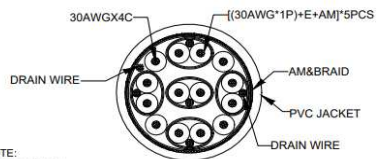

REVISED	DR	APP

RoHS2.0(2011/65/EU)

ITEM NO.	LENGTH
03-21025	1000±20
03-21155	1500±20
03-21035	2000±20
03-21045	3000±30
03-21055	5000±50

- Connections: DisplayPort plug to HDMI-A plug
- Resolution up to: 4K (60Hz)
- Supports color sampling in 4:4:4, 4:2:2 and 4:2:0 format
- Supports: HDR10, HDCP 2.2, HDCP 1.4, 3D
- max. Bandwidth: 18 Gbps
- DisplayPort Version: 1.4
- 100% backwards compatible Versions: only for 1.4

- Number of shieldings: 3
- Wire material: copper
- Plug: moulded
- DP-plug with out snap in latch
- Plug material: CuZnNi, gold plated
- Contact surface: gold plated pins
- Plug cover: metal, ALU

- Cable type: round cable
- Material cable sheath: "Highflex" PVC
- Cable sheath diameter (ca.): 6.0mm
- Color: blue

Info: on a DisplayPort 1.2 interface the maximum supporting resolution is 4K2K (30Hz) or HDMI 1.4

DUST COVER	TRANSPARENT PE	
OUTER MOLD	ALUMINIUM/SILVER	
BOOT	PVC/BLACK	
HDMI MALE	HDMI 19PIN A MALE ,BLACK INSULATION ,GOLD PLATED PIN,GOLD PLATED SHELL	
DP MALE	DP20PIN MALE,WITH LOCK,RED INSULATION ,GOLD PLATED PIN,GOLD PLATED SHELL	
CABLE	DP1.4 CABLE:(30AWG/1 Copper*1P+E+AM)*5+30AWG/1 Copper*4+AL-FOIL+E+AL-MG BRAID,JACKET :PVC/DARK BLUE,OD:6.0±0.2mm	
NO	PART NAME	PICTURES AND COLORS CAN DIFFER FROM THE PRODUCT!

DESCRIPTION		HOME CINEMA DP ADAPTER CABLE, HDMI-A					
SIZE	A4	DATE	17.08.2021	CHECKED		TOL	03-21025
UNIT	MM	DRAWN	R.Hueller	APPROVED			
CUSTOM TARIF NO.: 854442909000