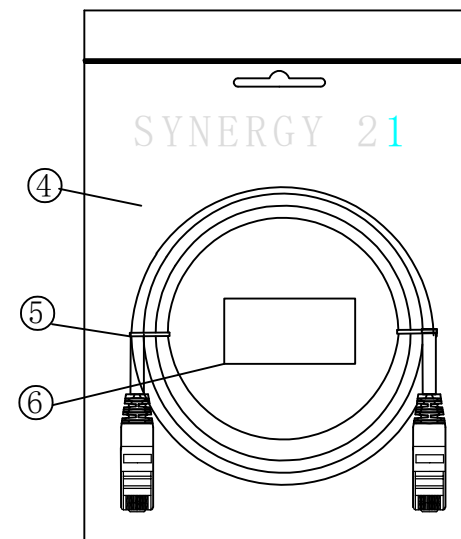

COLOR:BLUE PANTONE 647C		
ITEM	LENGTH/mm	PACKING
S215900	150±10	SYNERGY 21 A Bag
S216002	250±10	SYNERGY 21 A Bag
S216009	500±15	SYNERGY 21 A Bag
S216019	1000±30	SYNERGY 21 A Bag
S216029	1500±30	SYNERGY 21 A Bag
S216038	2000±30	SYNERGY 21 A Bag
S216048	3000±50	SYNERGY 21 A Bag
S216058	5000±200	SYNERGY 21 B Bag
S216068	7500±200	SYNERGY 21 B Bag
S216077	10000±200	SYNERGY 21 B Bag
S216086	15000±300	SYNERGY 21 C Bag
S216095	20000±300	SYNERGY 21 C Bag
S216104	25000±300	SYNERGY 21 C Bag
S216113	30000±300	SYNERGY 21 D Bag

COLOR:BLACK PANTONE BLACK 3C		
ITEM	LENGTH/mm	PACKING
S215907	150±10	SYNERGY 21 A Bag
S216001	250±10	SYNERGY 21 A Bag
S216008	500±15	SYNERGY 21 A Bag
S216018	1000±30	SYNERGY 21 A Bag
S216028	1500±30	SYNERGY 21 A Bag
S216037	2000±30	SYNERGY 21 A Bag
S216047	3000±50	SYNERGY 21 A Bag
S216057	5000±200	SYNERGY 21 B Bag
S216067	7500±200	SYNERGY 21 B Bag
S216076	10000±200	SYNERGY 21 B Bag
S216085	15000±300	SYNERGY 21 C Bag
S216094	20000±300	SYNERGY 21 C Bag
S216103	25000±300	SYNERGY 21 C Bag
S216112	30000±300	SYNERGY 21 D Bag

					SYNERGY 21					
					CUSTOMER NO.		ITEM NO.	SEE THE CHART		
					PRODUCT NAME	CAT. 6 S/FTP PATCH CORD	manufacture country:	CHINA	UNIT	MM
		NEW	2015-01-20	A	DRAWNBY	CHECKBY	APPOBY	DATE		
BY	CHK	REVISION RECORD MODIFICATIONS	DATE	REV.	SYNERGY 21	SYNERGY 21	SYNERGY 21	2015-01-20