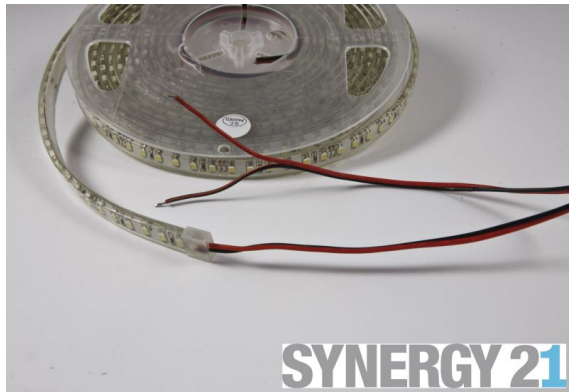

Synergy 21 LED Flex Strip 60 WW DC12V 24W IP68

kwh/1000h:	27,00
Lumens:	1600
Watt:	24,0
Nominal Service Life:	35000 Std.
Switching Cycles:	50000
Opt. Ambient Temperature.:	25 °C

LED Flex Strip warm white, IP68, white PCB
DC12V, max. 2A, 24W \pm 10%,
Light colour: 3000K \pm 150 warm white
Brightness: 1600lm
300Leds, 120°, 3528SMD
Beam angle: 120°
Length: 5000*10*5mm,
IP68, filled tube
Can be shortened:all 3 LEDs
Open cable end
Suitable up to -25°C!

Strip can be shortened at marking points with sharp scissors.
!Attention! Strip must first be checked for functionality.
Only split the strip when no current is present.

Our 3M adhesive tape adheres well, but should only be used as a mounting aid.
There are a variety of mounting options, such as clips, permanent mounting adhesive, cable ties, etc.

Attributes

Attribute	Value
Abstrahlwinkel:	120
Ampere:	2
Betriebstemperatur:	bis -25
CC oder CV:	CV
CRI:	>80
Dimmbar:	abhängig vom Netzteil
Länge:	5
LED Strip Klebeband:	ja
LED Strip Breite:	10
LED Strip Höhe:	5
LED Strip kürzbar:	50
LED Strip Länge:	5000
Lichtfabe in Kelvin:	3000
Lichtfarbe:	warmweiß
Lichtfarbe in Kelvin:	3000
Lichtfarbe Name:	warmweiß
Lumen:	1600
Schutzklasse:	IP68
Volt:	12
Weight:	0.2 Kg
Warranty:	60.00 Months

Additional Images

Accessories

Part No.	Name
81069	Synergy 21 LED zub Hollow Socket with Screw Terminals
81068	Synergy 21 LED zub wooden plug with screw terminals
81741	Synergy 21 LED Flex Strip add. Silicone mounting clip 10 pack
78198	Synergy 21 Netzteil - 12V 30W IP67
148726	Synergy 21 - Waterproof connector 1:1
148727	Synergy 21 - Waterproof connector 1:2
148730	Synergy 21 - Waterproof connector box 3 ports
148729	Synergy 21 - Waterproof connector box 3 ports transparent
148728	Synergy 21 - Waterproof connector box 4 ports
139522	Mean Well power supply - 12V 120W IP67