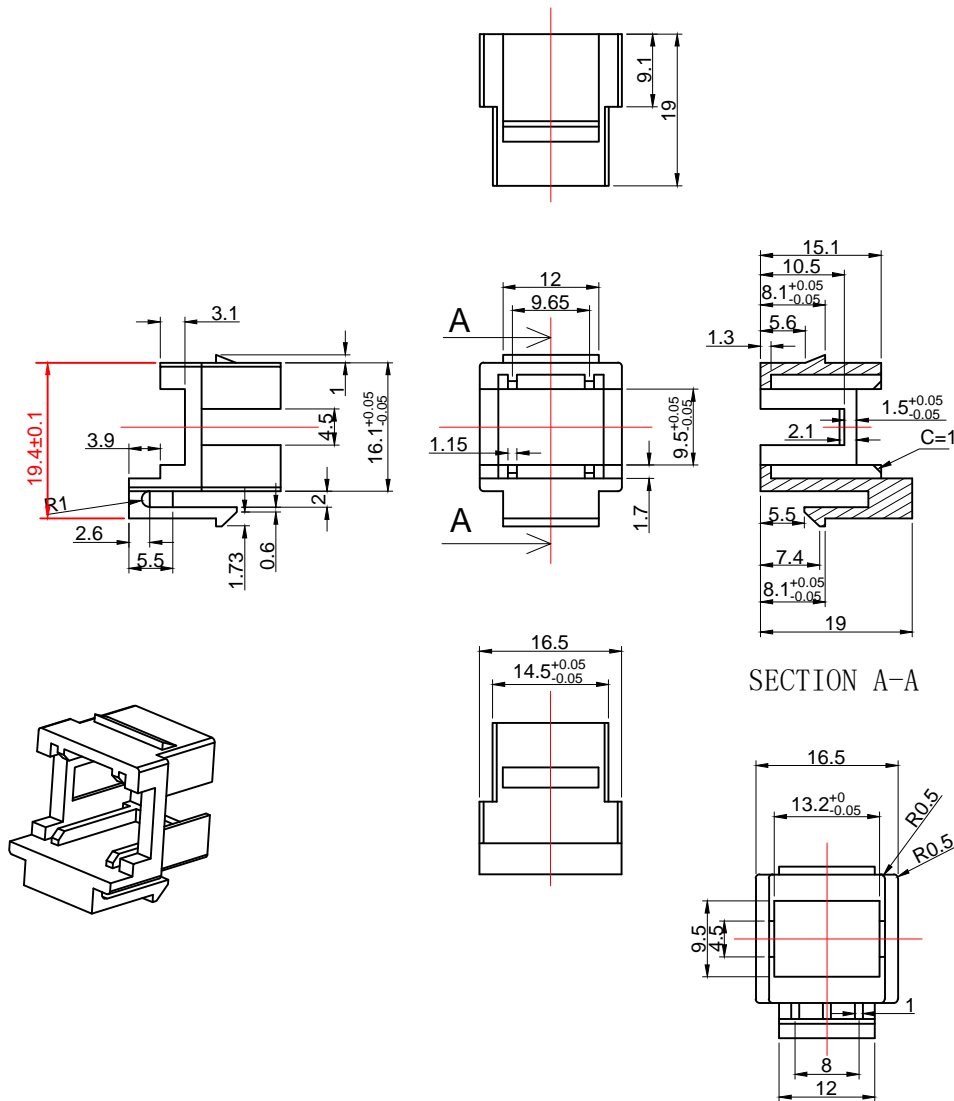

Technical requirement:

1. Unmarked tolerance dimension on the basis of SJ/T10628 - 1995 6 grade;
2. ROHS 2.0 AND REACH COMPLIANT
3. Accessory:
 - double faced adhesive tape-----1pcs
 - Nylon cable ties 2.5*80mm-----1pcs
4. Packing: 1PC/PE bag+label

MATERIAL LIST:

③	SCREW	ST4*20MM	1	
②	Base	ABS White RAL 9003	1	
①	roof cover	ABS White RAL 9003	1	
NO	MAT. NAME	DESCRIPTION	QT'Y	REMARK

SYNERGY 21									
CUSTOMER				ITEM NO.		S216347			
PRODUCT NAME		Surface Mount Box 1port		manufacture country		CHINA		UNIT	MM
NEW			2018-10-17		A	DRAWNBY		CHECKBY	
BY	CHK	REVISION RECORD MODIFICATIONS			DATE	REV.	SYNERGY 21		SYNERGY 21
						APPOBY		DATE	
						SYNERGY 21		2018-10-17	

SECTION A-A

NOTES:

1. ABS Black
2. Keystone for LC duplex/SC simplex no flange Adapte
2. Packing: 1pc/PE Bag+Lable
3. ROHS2.0 AND REACH COMPLIANT

SYNERGY 21					
CUSTOMER		ITEM NO.	S215479		
PRODUCT NAME	Keystone adapter	manufacture country:	CHINA	UNIT	MM
DRAWNBY	CHECKBY	APPOBY	DATE		
SYNERGY 21	SYNERGY 21	SYNERGY 21	2017-05-03		

Chart:

NO.	ITEM NO.	EAN Nummer
1	S215483	4038816064561

SYNERGY 21											
CUSTOMER				ITEM NO.			See the chart				
PRODUCT NAME				LC SM blue (ceramic) Duplex Plastic Adapter (SC SX Footprint) w/o flange			manufacture country		CHINA	UNIT	MM
BY	CHK	NEW		2017-4-25	A	DRAWNBY	CHECKBY	APPOBY	DATE		
		REVISION RECORD MODIFICATIONS		DATE	REV.	SYNERGY 21	SYNERGY 21	SYNERGY 21	2017-4-25		