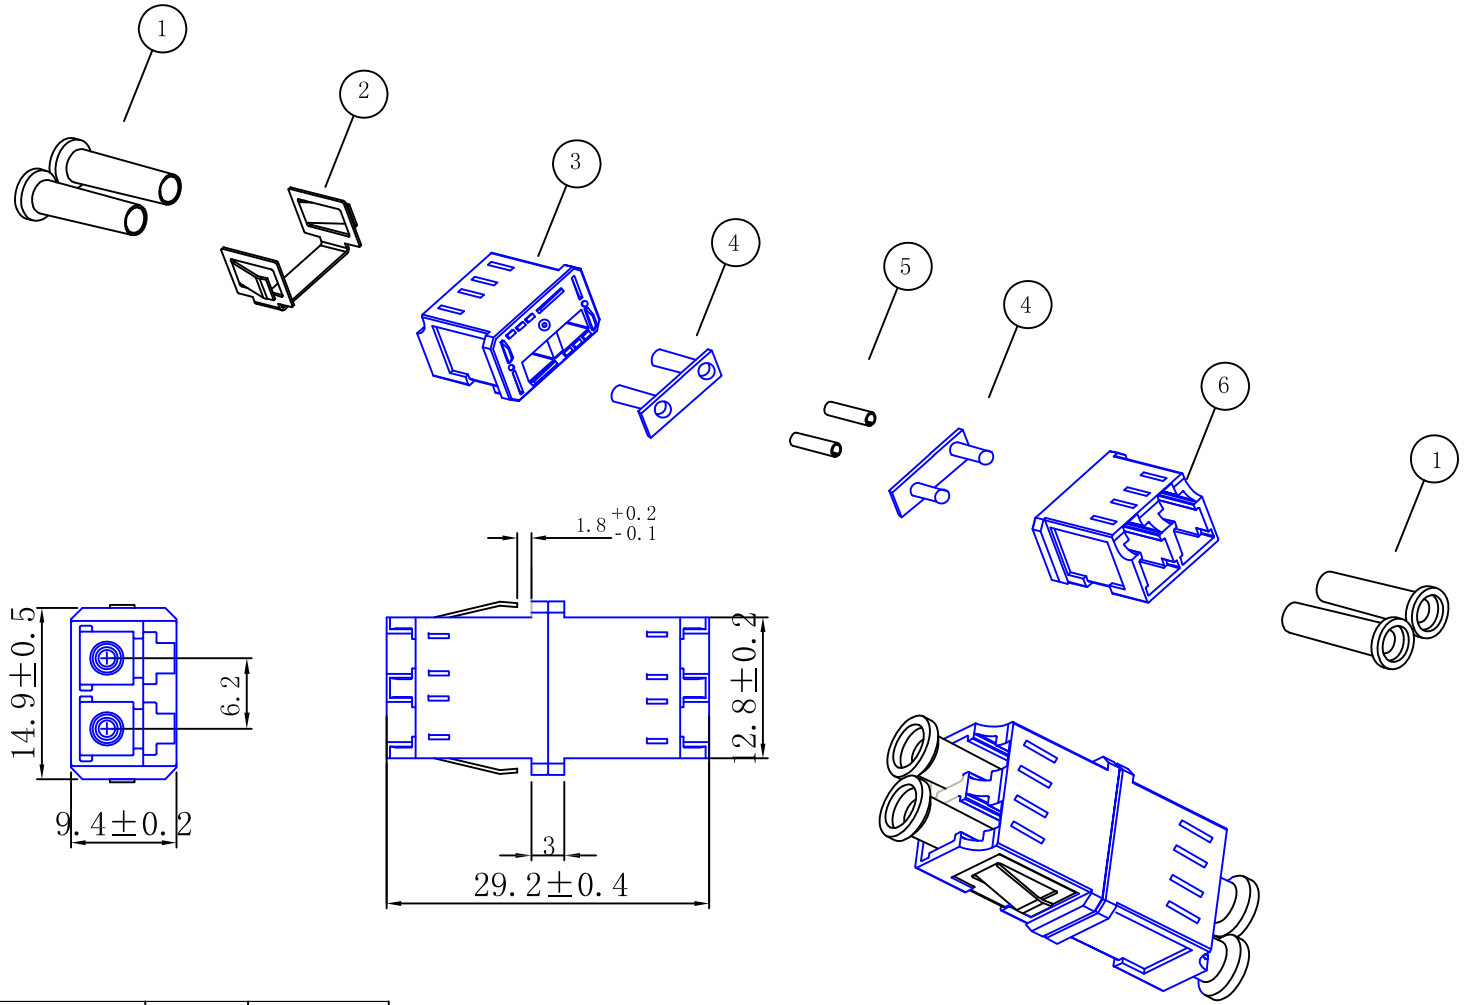

NOTE:
RoHS 2.0 & Reach COMPLIANT

Insertion Loss (dB)	≤ 0.20
Operating Temperature (° C)	-40 ~ +80
Storage Temperature (° C)	-40 ~ +85

MATERIAL LIST:

⑥	LC blue Body (SC simplex footprint)	1pcs	
⑤	LC Sleeve ceramic (Single-Mode)	1pcs	
④	Blue bush	2pcs	
③	LC blue Body (SC simplex footprint)	1pcs	
②	LC Metal Mount	1pcs	
①	LC White Dust Cap	4pcs	
NO.	SPECIFICATION STANDARD	QT' Y	REMARK

Chart:

NO.	ITEM NO.	EAN Nummer
1	S215483	4038816064561

SYNERGY 21											
CUSTOMER				ITEM NO.			See the chart				
PRODUCT NAME				LC SM blue (ceramic) Duplex Plastic Adapter (SC SX Footprint) w/o flange			manufacture country		CHINA	UNIT	MM
BY	CHK	NEW		2017-4-25	A	DRAWNBY	CHECKBY	APPOBY	DATE		
		REVISION RECORD MODIFICATIONS		DATE	REV.	SYNERGY 21	SYNERGY 21	SYNERGY 21	2017-4-25