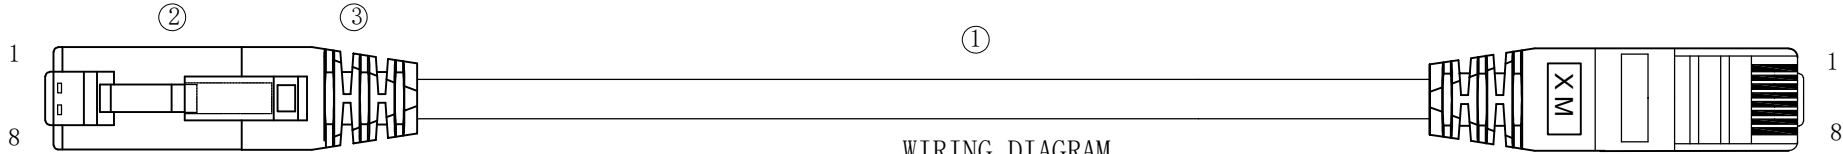

3P Certified CAT.6A S/FTP 26AWG LSZH 500MHz ISO/IEC 11801 Class Ea Channel Link 100% tested &EN 50173-1 & ANSI/TIA-568-C.2 www.Synergy21.de **CE**

WIRING DIAGRAM

MATERIAL LIST:

③	OVER MOLD	PVC 75A	8PCS	
②	PLUG	POLYCARBONATE RJ45 8P8C PIN GOLD PLATED 3U", LONG BODY, TRANSPARENT BLUE	2PCS	
①	CABLE	S/FTP CAT.6A 26AWG (BC+AL-FOIL)*4PAIR+Braid(AL-MG) LSZH OD:6.2±0.2MM	1PCS	
NO.	PARTS NAME	SPECIFICATION STANDARD	QT' Y	REMARK

NOTE:

- ELECTRICAL TEST:
 - 100% OPEN SHORT, MISS WIRE TEST
 - INSULATION RESISTANCE:DC 300V 10M Ohm;
 - CONTACTOR RESISTANCE:1 OHM per meter
- FLUKE TEST LIMIT:ISO11801 Channel Class EA
- Operating temperature:-20°C ~ + 75°C
- ROHS 3.0 AND REACH COMPLIANT
- Support PoE/PoE+/PoE++
- Packing:Synergy21 PE Bag+Label
- Minimum of the bending radius is 60mm
- Flame retardant (IEC60332-1-2)
 - Low smoke(IEC 61034)
 - Halogen free(IEC 60754-2)