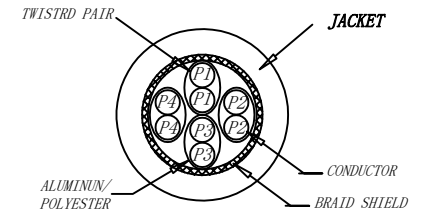

3P Certified CAT.6A S/FTP 26AWG LSZH 500MHz ISO/IEC 11801 Class Ea Channel Link 100% tested &EN 50173-1 & ANSI/TIA-568-C.2 www.Synergy21.de **CE**

WIRING DIAGRAM

MATERIAL LIST:

③	OVER MOLD	PVC 75A	8PCS	
②	PLUG	POLYCARBONATE RJ45 8P8C PIN GOLD PLATED 3U", LONG BODY, TRANSPARENT BLUE	2PCS	
①	CABLE	S/FTP CAT.6A 26AWG (BC+AL-FOIL)*4PAIR+Braid(AL-MG) LSZH OD:6.2±0.2MM	1PCS	
NO.	PARTS NAME	SPECIFICATION STANDARD	QT' Y	REMARK

NOTE:

- ELECTRICAL TEST:
 - 100% OPEN SHORT, MISS WIRE TEST
 - INSULATION RESISTANCE:DC 300V 10M Ohm;
 - CONTACTOR RESISTANCE:1 OHM per meter
- FLUKE TEST LIMIT:ISO11801 Channel Class EA
- Operating temperature:-20°C ~ + 75°C
- ROHS 3.0 AND REACH COMPLIANT
- Support PoE/PoE+/PoE++
- Packing:Synergy21 PE Bag+Label
- Minimum of the bending radius is 60mm
- Flame retardant (IEC60332-1-2)
 - Low smoke(IEC 61034)
 - Halogen free(IEC 60754-2)

SYNERGY 21

Hasia		change "ROSH 2.0" to "ROSH 3.0"	2022-02-25	A9						
		Add IEC60332-1-2	2021-01-23	A8						
		Change the spray word	2021-01-08	A7						
		Change the spray word	2019-11-14	A6						
		Increase the minimum bend radius	2018-09-05	A5						
		CHANGE PACKING AND BOX MARK	2018-03-09	A4						
		CHANGE SPRAY WORD	2017-07-07	A3	CUSTOMER		ITEM NO.	See The Chart		
		ADD POE Information	2017-02-06	A2	PRODUCT NAME	CAT.6A S/FTP 26AWG LSZH PATCH CORD	manufacture country:	CHINA	UNIT	MM
		ADD "CE" AMRK IN THE PRINT,CHANGE OD 6.5MM TO 6.2MM	2016-01-11	A1	DRAWNBY	CHECKBY	APPROVE	DATE		
BY	CHK	REVISION RECORD MODIFICATIONS	DATE	REV.	SYNERGY 21	SYNERGY 21	SYNERGY 21	2016-01-08		