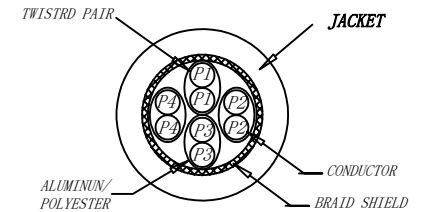

3P Certified CAT.6A S/FTP 26AWG LSZH 500MHz ISO/IEC 11801 Class Ea Channel Link 100% tested &EN 50173-1 & ANSI/TIA-568-C.2 www.Synergy21.de **CE**

WIRING DIAGRAM

MATERIAL LIST:

| | | | | |
|-----|------------|--|-------|--------|
| ③ | OVER MOLD | PVC 75A | 8PCS | |
| ② | PLUG | POLYCARBONATE RJ45 8P8C PIN GOLD PLATED 3U", LONG BODY, TRANSPARENT BLUE | 2PCS | |
| ① | CABLE | S/FTP CAT.6A 26AWG (BC+AL-FOIL)*4PAIR+Braid(AL-MG) LSZH OD:6.2±0.2MM | 1PCS | |
| NO. | PARTS NAME | SPECIFICATION STANDARD | QT' Y | REMARK |

NOTE:

- ELECTRICAL TEST:
 - 100% OPEN SHORT, MISS WIRE TEST
 - INSULATION RESISTANCE:DC 300V 10M Ohm;
 - CONTACTOR RESISTANCE:1 OHM per meter
- FLUKE TEST LIMIT:ISO11801 Channel Class EA
- Operating temperature:-20°C ~ + 75°C
- ROHS 3.0 AND REACH COMPLIANT
- Support PoE/PoE+/PoE++
- Packing:Synergy21 PE Bag+Label
- Minimum of the bending radius is 60mm
- Flame retardant (IEC60332-1-2)
 - Low smoke(IEC 61034)
 - Halogen free(IEC 60754-2)

SYNERGY 21

| | | | | | | | | | | |
|-------|-----|---|------------|------|--------------|------------------------------------|----------------------|---------------|------|----|
| Hasia | | change "ROSH 2.0" to "ROSH 3.0" | 2022-02-25 | A9 | | | | | | |
| | | Add IEC60332-1-2 | 2021-01-23 | A8 | | | | | | |
| | | Change the spray word | 2021-01-08 | A7 | | | | | | |
| | | Change the spray word | 2019-11-14 | A6 | | | | | | |
| | | Increase the minimum bend radius | 2018-09-05 | A5 | | | | | | |
| | | CHANGE PACKING AND BOX MARK | 2018-03-09 | A4 | | | | | | |
| | | CHANGE SPRAY WORD | 2017-07-07 | A3 | CUSTOMER | | ITEM NO. | See The Chart | | |
| | | ADD POE Information | 2017-02-06 | A2 | PRODUCT NAME | CAT.6A S/FTP 26AWG LSZH PATCH CORD | manufacture country: | CHINA | UNIT | MM |
| | | ADD "CE" AMRK IN THE PRINT,CHANGE OD 6.5MM TO 6.2MM | 2016-01-11 | A1 | DRAWNBY | CHECKBY | APPROVE | DATE | | |
| BY | CHK | REVISION RECORD MODIFICATIONS | DATE | REV. | SYNERGY 21 | SYNERGY 21 | SYNERGY 21 | 2016-01-08 | | |