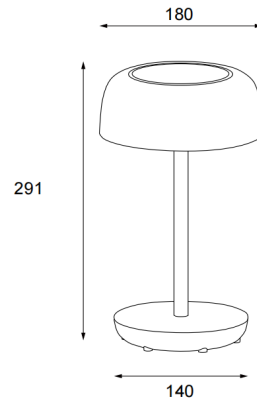

Synergy 228350/351

	Power for entire lamp:	3.3W
	Lumen for entire lamp:	150LM
	Module power:	3.3W
	Module Lumen:	270LM
	color temperature	3000K
	Ra:	>80
	SMD LED QTY	20PCS
	lifetime:	25000H
	Voltage/current	5V1A
	Water proof level	IP54
	Switch:	touch switch
	Material:	PC/ABS/Iron
	Switch:	ON/OFF, touch dimming: 10%
	Energy efficiency level	G
Solar Panel	Material :	monocrystalline silicon、ETFE
	Size	10*10CM, thickness 2mm
	Working Voltage	5V
	Working Current	180mA
18650 Battery	type:	18650 lithium battery
	specifications:	3.7V 1800mAh
	Qty:	2pcs
	Working time :	6-7H
	Charging time:	6-7H