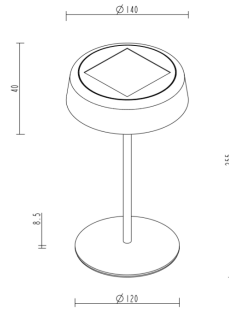

228346 Synergy 21 LED Tischleuchte SOLAR/Akku

Lamp	Power for entire lamp:	3.3W
	Lumen for entire lamp:	150LM
	Module power:	3.3W
	Module Lumen:	240LM
	color temperature	3000K
	Ra:	>80
	SMD LED QTY	24 PCS
	lifetime:	25000H
	Voltage/current	5V1A
	Water proof level	IP54
	Switch:	touch switch
	Material:	PC/ABS/Iron/Aluminum
	Switch:	ON/OFF, touch dimming: 10% -100%
Energy efficiency level	G	
Solar Panel	Material :	monocrystalline silicon、ETFE
	Size	7*7CM, thickness 2mm
	Working Voltage	5V
	Working Current	140mA
18650 Battery	type:	18650 lithium battery
	specifications:	3.7V 1800mAh
	Qty:	2pcs
	Working time :	6-7H
	Charging time:	6-7H