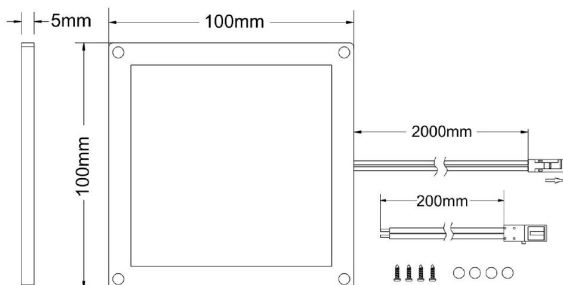

Synergy 21 LED light panel mini 100*100 ww

kwh/1000h:	3,30
Lumens:	150
Watt:	3,0
Nominal Service Life:	35000 Std.
Switching Cycles:	50000
Opt. Ambient Temperature.:	25 °C

Mini LED panel

Frame colour: white
 Power consumption : 3Watt
 Number of lumens: 150
 Kelvin: 3000k ±200K
 Colour rendering: >CRI 80
 Beam angle: 100°
 Protection class: IP20
 Operating temperature: -20°C to +40°C (Amb.)
 Power supply: 12V, 0.25A, power supply unit not included in scope of delivery
 Size: 100mm x 100mm x 5mm

Power supply unit must be ordered separately!

Energy efficiency class: A+
 kWh/1000h: 3,3

Attributes

Attribute	Value
Abstrahlwinkel:	100

Attribute	Value
CRI:	80
Dimmbar:	Nein
Grösse:	100*100
LED - Gehäusefarbe:	weiß
Lichtfarbe:	warmweiß
Lichtfarbe in Kelvin:	3000
Lumen:	150
Schutzklasse:	IP40
Weight:	0.12 Kg
Warranty:	60.00 Months

Additional Images

Accessories

Part No.	Name
78198	Synergy 21 Netzteil - 12V 30W IP67
107727	HEP Power Supply - 12V 12W - HEP for Flush Mount Box