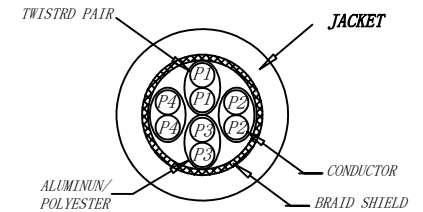

3P Certified CAT.6A S/FTP 26AWG LSZH 500MHz ISO/IEC 11801 Class Ea Channel Link 100% tested &EN 50173-1 & ANSI/TIA-568-C.2 www.Synergy21.de **CE**

WIRING DIAGRAM

MATERIAL LIST:

③	OVER MOLD	PVC 75A	8PCS	
②	PLUG	POLYCARBONATE RJ45 8P8C PIN GOLD PLATED 3U", LONG BODY, TRANSPARENT BLUE	2PCS	
①	CABLE	S/FTP CAT.6A 26AWG (BC+AL-FOIL)*4PAIR+Braid(AL-MG) LSZH OD:6.2±0.2MM	1PCS	
NO.	PARTS NAME	SPECIFICATION STANDARD	QT' Y	REMARK

NOTE:

- ELECTRICAL TEST:
 - 100% OPEN SHORT, MISS WIRE TEST
 - INSULATION RESISTANCE:DC 300V 10M Ohm;
 - CONTACTOR RESISTANCE:1 OHM per meter
- FLUKE TEST LIMIT:ISO11801 Channel Class EA
- Operating temperature:-20°C ~ + 75°C
- ROHS 3.0 AND REACH COMPLIANT
- Support PoE/PoE+/PoE++
- Packing:Synergy21 PE Bag+Label
- Minimum of the bending radius is 60mm
- Flame retardant (IEC60332-1-2)
 - Low smoke(IEC 61034)
 - Halogen free(IEC 60754-2)

SYNERGY 21

Hasia		change "ROSH 2.0" to "ROSH 3.0"	2022-02-25	A9						
		Add IEC60332-1-2	2021-01-23	A8						
		Change the spray word	2021-01-08	A7						
		Change the spray word	2019-11-14	A6						
		Increase the minimum bend radius	2018-09-05	A5						
		CHANGE PACKING AND BOX MARK	2018-03-09	A4						
		CHANGE SPRAY WORD	2017-07-07	A3	CUSTOMER		ITEM NO.	See The Chart		
		ADD POE Information	2017-02-06	A2	PRODUCT NAME	CAT.6A S/FTP 26AWG LSZH PATCH CORD	manufacture country:	CHINA	UNIT	MM
		ADD "CE" AMRK IN THE PRINT,CHANGE OD 6.5MM TO 6.2MM	2016-01-11	A1	DRAWNBY	CHECKBY	APPROVE	DATE		
BY	CHK	REVISION RECORD MODIFICATIONS	DATE	REV.	SYNERGY 21	SYNERGY 21	SYNERGY 21	2016-01-08		