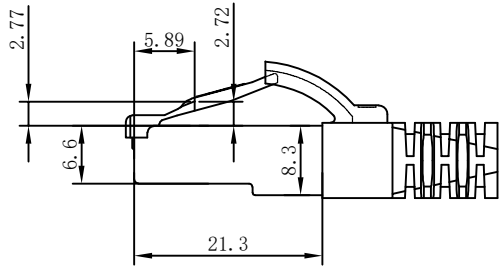

3P Certified CAT.6A S/FTP 26AWG LSZH 500MHz ISO/IEC 11801 Class Ea Channel Link 100% tested &EN 50173-1 & ANSI/TIA-568-C.2 www.Synergy21.de **CE**

WIRING DIAGRAM

MATERIAL LIST:

③	OVER MOLD	PVC 75A	8PCS	
②	PLUG	POLYCARBONATE RJ45 8P8C PIN GOLD PLATED 3U", LONG BODY, TRANSPARENT BLUE	2PCS	
①	CABLE	S/FTP CAT.6A 26AWG (BC+AL-FOIL)*4PAIR+Braid(AL-MG) LSZH OD:6.2±0.2MM	1PCS	
NO.	PARTS NAME	SPECIFICATION STANDARD	QT' Y	REMARK

NOTE:

- ELECTRICAL TEST:
 - 100% OPEN SHORT, MISS WIRE TEST
 - INSULATION RESISTANCE:DC 300V 10M Ohm;
 - CONTACTOR RESISTANCE:1 OHM per meter
- FLUKE TEST LIMIT:ISO11801 Channel Class EA
- Operating temperature:-20°C ~ + 75°C
- ROHS 3.0 AND REACH COMPLIANT
- Support PoE/PoE+/PoE++
- Packing:Synergy21 PE Bag+Label
- Minimum of the bending radius is 60mm
- Flame retardant (IEC60332-1-2)
 - Low smoke(IEC 61034)
 - Halogen free(IEC 60754-2)

SYNERGY 21

Hasia		change "ROSH 2.0" to "ROSH 3.0"	2022-02-25	A9						
		Add IEC60332-1-2	2021-01-23	A8						
		Change the spray word	2021-01-08	A7						
		Change the spray word	2019-11-14	A6						
		Increase the minimum bend radius	2018-09-05	A5						
		CHANGE PACKING AND BOX MARK	2018-03-09	A4						
		CHANGE SPRAY WORD	2017-07-07	A3	CUSTOMER		ITEM NO.	See The Chart		
		ADD POE Information	2017-02-06	A2	PRODUCT NAME	CAT.6A S/FTP 26AWG LSZH PATCH CORD	manufacture country:	CHINA	UNIT	MM
		ADD "CE" AMRK IN THE PRINT,CHANGE OD 6.5MM TO 6.2MM	2016-01-11	A1	DRAWNBY	CHECKBY	APPROVE	DATE		
BY	CHK	REVISION RECORD MODIFICATIONS	DATE	REV.	SYNERGY 21	SYNERGY 21	SYNERGY 21	2016-01-08		