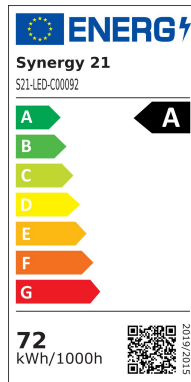

Synergy 21 LED Flex Strip 70 blue DC24V 72W IP20

kwh/1000h:	72,00
Lumens:	1500
Watt:	72,0
Nominal Service Life:	35000 Std.
Switching Cycles:	50000
Opt. Ambient Temperature.:	25 °C

LED Flex Strip blue IP20,
DC24V, 72W,
350Leds, 120°, 5050SMD, 1500LM
Length: 5000*14*4.2mm
Can be shortened every 6 LEDs

Strip can be shortened at marking marks with sharp scissors.
!Attention! Strip must be checked for functionality beforehand.
Only split the strip when no current is present.

Energy efficiency class: B
kWh/1000h: 72

Attribute	Value
Ampere:	3
CC oder CV:	CV
Dimmbar:	abhängig vom Netzteil
LED Strip Klebeband:	nein
LED Strip Breite:	14
LED Strip Höhe:	4.20
LED Strip kürzbar:	85.60
LED Strip Länge:	5000
Lichtfabe in nm:	465
Lichtfarbe:	blau
Lichtfarbe 3:	465
Lichtfarbe in nm:	465
Lichtfarbe Name:	blau
Lumen:	1500
Schutzklasse:	IP20
Volt:	24
Weight:	0.1 Kg
Warranty:	60.00 Months