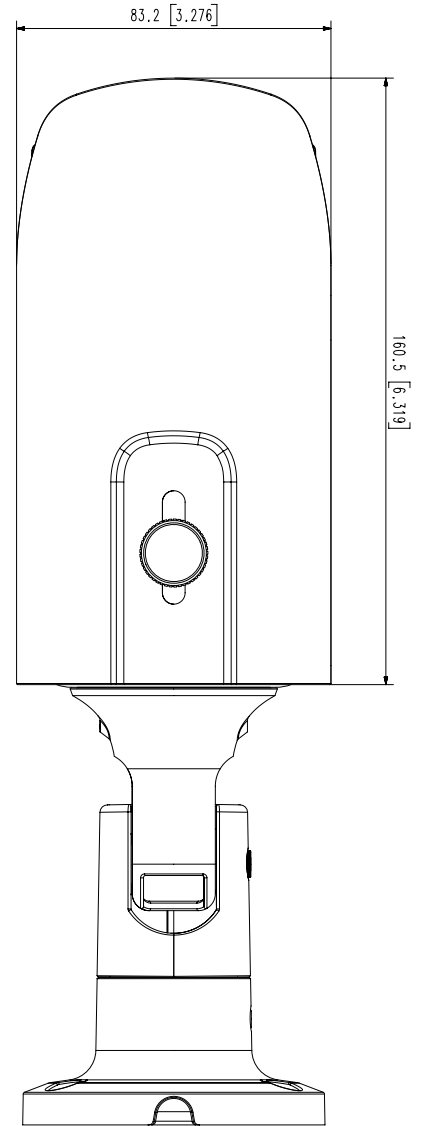

UNIT : mm [inch]
SCALE : 1/1