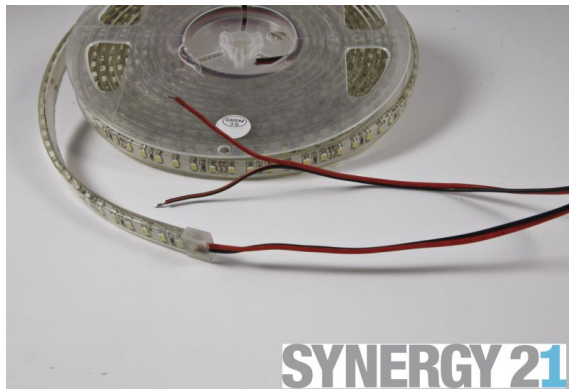

Synergy 21 LED flex strip 120 WW DC12V 48W IP68 CRI>90

kwh/1000h:	48,00
Lumens:	3600
Watt:	48,0
Nominal Service Life:	35000 Std.
Switching Cycles:	50000
Opt. Ambient Temperature.:	25 °C

LED Flex Strip warm white, PCB white
DC12V, max. 4A, 48W \pm 10%,
600Leds, 120°, 3528SMD
Length: 5000*11*5mm
Lumen: 3600
3000K \pm 250
without adhesive tape
can be shortened every 3 LED
open cable end
outdoor, filled tube, IP68
Suitable up to -25°C!

Energy efficiency class: A+
kWh/1000h: 48
Strip can be shortened at markers with sharp scissors.
!Attention! Strip must be checked for functionality beforehand.
Only split the strip when there is no power.

Please note that LED strips must also be cooled.
Ensure that the LED strip does not exceed the working temperature of 40°C, otherwise the service life cannot be guaranteed.

Attributes

Attribute	Value
Abstrahlwinkel:	120
Ampere:	4
CC oder CV:	CV
CRI:	>90
Dimmbar:	abhängig vom Netzteil
LED Strip Klebeband:	nein
LED Strip Breite:	11
LED Strip Höhe:	5
LED Strip kürzbar:	25
LED Strip Länge:	5000
Lichtfabe in Kelvin:	3000
Lichtfarbe:	warmweiß
Lichtfarbe in Kelvin:	3000
Lichtfarbe Name:	warmweiß
Lumen:	3600
Schutzklasse:	IP68
Volt:	12
Weight:	0.5 Kg
Warranty:	24.00 Months

Additional Images

Accessories

Part No.	Name
81069	Synergy 21 LED zub Hollow Socket with Screw Terminals
81068	Synergy 21 LED zub wooden plug with screw terminals
81741	Synergy 21 LED Flex Strip add. Silicone mounting clip 10 pack
78195	Synergy 21 Power supply unit - 12V 60W
79612	Synergy 21 LED power supply - 12V 60W
148726	Synergy 21 - Waterproof connector 1:1
148727	Synergy 21 - Waterproof connector 1:2
148730	Synergy 21 - Waterproof connector box 3 ports
148729	Synergy 21 - Waterproof connector box 3 ports transparent
148728	Synergy 21 - Waterproof connector box 4 ports
139522	Mean Well power supply - 12V 120W IP67