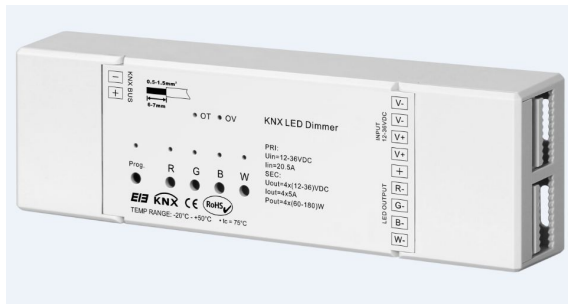

Synergy 21 LED Controller EOS 08 KNX Dimmer 4*5A + dynamische Farbeffekte

KNX actuator / RGBW: 4ch dimming + dynamic colour effects (for dimming and RGB effect both)

12-36VDC, screw WAGO terminal version
5A per channel, 4 channels, 240-720W
constant volt
CE/RHOS
RGBW colour
Size: 17.5 x 6.5 x 4cm

Accessories

Part No.	Name
124108	Synergy 21 LED Controller EOS 08 KNX Dimmer 4*5A top hat rail
124110	Synergy 21 LED Controller EOS 08 KNX Dimmer 4*5A
124111	Synergy 21 LED Controller EOS 08 KNX Dimmer 4*350mA top hat rail
124112	Synergy 21 LED Controller EOS 08 KNX Dimmer 4*350mA
124113	Synergy 21 LED Controller EOS 08 KNX Dimmer 4*700mA top-hat rail
124114	Synergy 21 LED-Steuerung EOS 08 KNX Dimmer 4*700mA