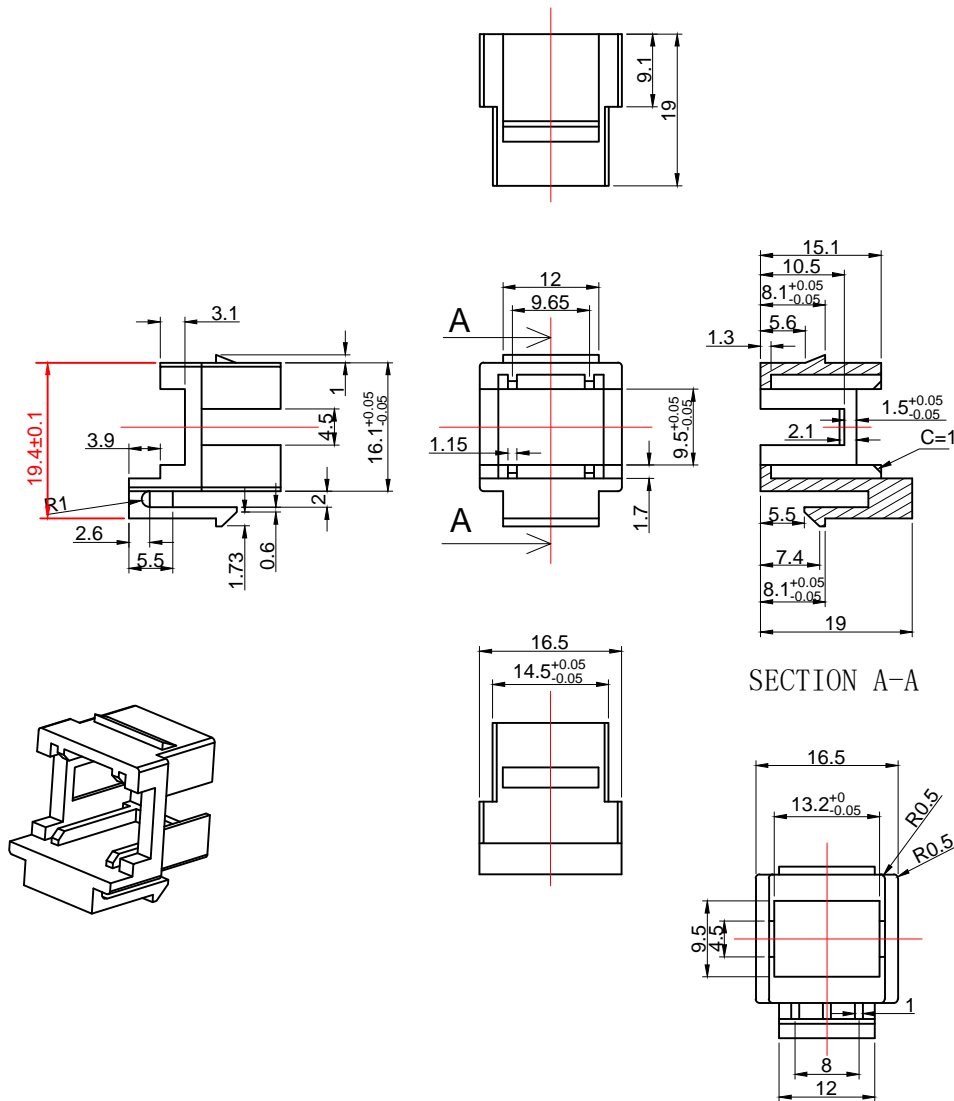

MATERIAL LIST:

- 1. wall box:ABS
- 2. Accessories
cable tie: 2 PCS 2.5*80MM
SCRW: 2PCS ST4*20MM
- 3. Applicable cable diameter:OD 8.2MM Max
- 4. ROHS 2.0 AND REACH COMPLIANT
- 5. Packing:1PC/PE bag+label

SYNERGY 21									
CUSTOMER				ITEM NO.	S216348				
PRODUCT NAME	2 port wall box	manufacture country	CHINA	UNIT	MM				
BY	CHK	NEW	2018-10-17	A	DRAWNBY	CHECKBY	APPOBY	DATE	
		REVISION RECORD MODIFICATIONS	DATE	REV.	SYNERGY 21	SYNERGY 21	SYNERGY 21	2018-10-17	

SECTION A-A

NOTES:

1. ABS Black
2. Keystone for LC duplex/SC simplex no flange Adapte
2. Packing: 1pc/PE Bag+Lable
3. ROHS2.0 AND REACH COMPLIANT

SYNERGY 21					
CUSTOMER		ITEM NO.	S215479		
PRODUCT NAME	Keystone adapter	manufacture country:	CHINA	UNIT	MM
DRAWNBY	CHECKBY	APPOBY	DATE		
SYNERGY 21	SYNERGY 21	SYNERGY 21	2017-05-03		

Chart:

NO.	ITEM NO.	EAN Nummer
1	S215483	4038816064561

SYNERGY 21											
CUSTOMER				ITEM NO.			See the chart				
PRODUCT NAME				LC SM blue (ceramic) Duplex Plastic Adapter (SC SX Footprint) w/o flange			manufacture country		CHINA	UNIT	MM
BY	CHK	NEW		2017-4-25	A	DRAWNBY	CHECKBY	APPOBY	DATE		
		REVISION RECORD MODIFICATIONS		DATE	REV.	SYNERGY 21	SYNERGY 21	SYNERGY 21	2017-4-25		