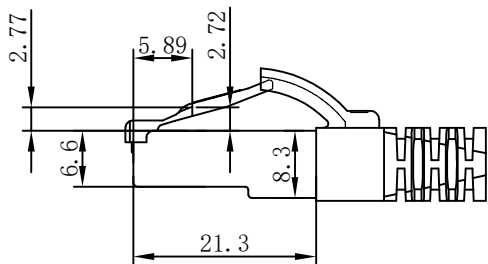

CAT.6 S/FTP LSZH 250MHz ISO/IEC 11801 & EN50173-1 & ANSI/TIA-568-C.2 www.Synergy21.de **CE**

**PIN OUT**

**MATERIAL LIST**

|     |                  |   |       |        |
|-----|------------------|---|-------|--------|
| ⑥   | LABEL            | NO DRY GLUE LABEL   | 1     |        |
| ⑤   | MINI TIE         | PE MINI TIE (POSSESS METAL) COLOUR SEE THE CHART  | 2     |        |
| ④   | POLYETHYLENE BAG | SYNERGY 21 SLIP PE BAG  | 1     |        |
| ③   | CABLE            | CAT.6 S/FTP 27AWG(BC*1P+AL-FOIL)*4+Braid (AL-MG)<br>JACKET:LSZH OD:5.8±0.2mm COLOUR SEE THE CHART | 1     |        |
| ②   | Over mold        | 80A PVC, COLOR:SEE THE CHART  | 2     |        |
| ①   | Plug             | RJ45 8P8C'S SHIELED , THE SHELL PLATED NICKEL , PIN GOLD PLATED 3u" RED/TRANSPARENT               | 2     |        |
| NO. | PARTS NAME       | SPECIFICATION STANDARD  | QT' Y | REMARK |

**NOTE:**

- ELECTRICAL TEST:
  - 100% OPEN SHORT, MISS WIRE TEST
  - INSULATION RESISTANCE:DC 300V 10M Ohm;
  - CONTACTOR RESISTANCE:1 OHM per meter
- FLUKE TEST LIMIT:ISO11801 Channel Class E
- Operating temperature:-20°C~+75°C
- ROHS 3.0 AND REACH compliant
- Support PoE/PoE+/PoE++
- Packing:Synergy21 PE Bag+Label
- Minimum of the bending radius is 60mm
- Flame retardant (IEC60332-1-2)  
Low smoke(IEC 61034)  
Halogen free(IEC 60754-2)