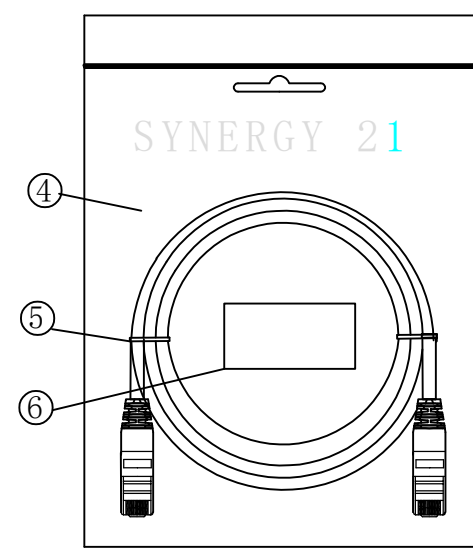

COLOR:BLUE PANTONE 647C		
ITEM	LENGTH/mm	PACKING
S215900	150 ± 10	SYNERGY 21 A Bag
S216002	250 ± 10	SYNERGY 21 A Bag
S216009	500 ± 15	SYNERGY 21 A Bag
S216019	1000 ± 30	SYNERGY 21 A Bag
S216029	1500 ± 30	SYNERGY 21 A Bag
S216038	2000 ± 30	SYNERGY 21 A Bag
S216048	3000 ± 50	SYNERGY 21 A Bag
S216058	5000 ± 200	SYNERGY 21 B Bag
S216068	7500 ± 200	SYNERGY 21 B Bag
S216077	10000 ± 200	SYNERGY 21 B Bag
S216086	15000 ± 300	SYNERGY 21 C Bag
S216095	20000 ± 300	SYNERGY 21 C Bag
S216104	25000 ± 300	SYNERGY 21 C Bag
S216113	30000 ± 300	SYNERGY 21 D Bag

COLOR:BLACK PANTONE BLACK 3C		
ITEM	LENGTH/mm	PACKING
S215907	150 ± 10	SYNERGY 21 A Bag
S216001	250 ± 10	SYNERGY 21 A Bag
S216008	500 ± 15	SYNERGY 21 A Bag
S216018	1000 ± 30	SYNERGY 21 A Bag
S216028	1500 ± 30	SYNERGY 21 A Bag
S216037	2000 ± 30	SYNERGY 21 A Bag
S216047	3000 ± 50	SYNERGY 21 A Bag
S216057	5000 ± 200	SYNERGY 21 B Bag
S216067	7500 ± 200	SYNERGY 21 B Bag
S216076	10000 ± 200	SYNERGY 21 B Bag
S216085	15000 ± 300	SYNERGY 21 C Bag
S216094	20000 ± 300	SYNERGY 21 C Bag
S216103	25000 ± 300	SYNERGY 21 C Bag
S216112	30000 ± 300	SYNERGY 21 D Bag

					SYNERGY 21			
					CUSTOMER NO.		ITEM NO.	SEE THE CHART
					PRODUCT NAME	CAT. 6 S/FTP PATCH CORD	manufacture country:	CHINA UNIT MM
			NEW	2015-01-20	A	DRAWNBY	CHECKBY	APPOBY DATE
BY	CHK	REVISION RECORD MODIFICATIONS		DATE	REV.	SYNERGY 21	SYNERGY 21	SYNERGY 21 2015-01-20