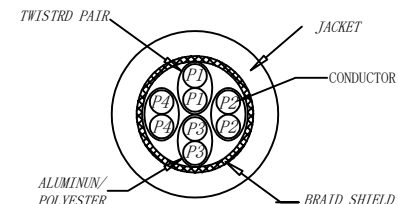

CAT.6 S/FTP LSZH 250MHz ISO/IEC 11801 & EN50173-1 & ANSI/TIA-568-C.2 www.Synergy21.de **CE**

**PIN OUT**

**MATERIAL LIST**

|     |                  |   |       |        |
|-----|------------------|---|-------|--------|
| ⑥   | LABEL            | NO DRY GLUE LABEL   | 1     |        |
| ⑤   | MINI TIE         | PE MINI TIE (POSSESS METAL) COLOUR SEE THE CHART  | 2     |        |
| ④   | POLYETHYLENE BAG | SYNERGY 21 SLIP PE BAG  | 1     |        |
| ③   | CABLE            | CAT.6 S/FTP 27AWG(BC*1P+AL-FOIL)*4+Braid (AL-MG)<br>JACKET:LSZH OD:5.8±0.2mm COLOUR SEE THE CHART | 1     |        |
| ②   | Over mold        | 80A PVC, COLOR:SEE THE CHART  | 2     |        |
| ①   | Plug             | RJ45 8P8C'S SHIELED , THE SHELL PLATED NICKEL , PIN GOLD PLATED 3u" RED/TRANSPARENT               | 2     |        |
| NO. | PARTS NAME       | SPECIFICATION STANDARD  | QT' Y | REMARK |