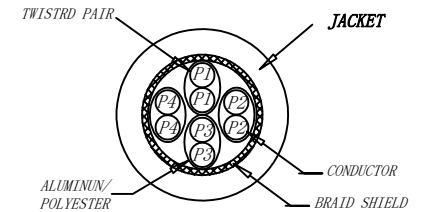

3P Certified CAT.6A S/FTP 26AWG LSZH 500MHz ISO/IEC 11801 Class Ea Channel Link 100% tested &EN 50173-1 & ANSI/TIA-568-C.2 www.Synergy21.de **CE**

WIRING DIAGRAM

MATERIAL LIST:

③	OVER MOLD	PVC 75A	8PCS	
②	PLUG	POLYCARBONATE RJ45 8P8C PIN GOLD PLATED 3U", LONG BODY, TRANSPARENT BLUE	2PCS	
①	CABLE	S/FTP CAT.6A 26AWG (BC+AL-FOIL)*4PAIR+Braid(AL-MG ) LSZH OD:6.2±0.2MM	1PCS	
NO.	PARTS NAME	SPECIFICATION STANDARD	QT' Y	REMARK

NOTE:

- ELECTRICAL TEST:
  - 100% OPEN SHORT, MISS WIRE TEST
  - INSULATION RESISTANCE:DC 300V 10M Ohm;
  - CONTACTOR RESISTANCE:1 OHM per meter
- FLUKE TEST LIMIT:ISO11801 Channel Class EA
- Operating temperature:-20°C ~ + 75°C
- ROHS 3.0 AND REACH COMPLIANT
- Support PoE/PoE+/PoE++
- Packing:Synergy21 PE Bag+Label
- Minimum of the bending radius is 60mm
- Flame retardant (IEC60332-1-2)
  - Low smoke(IEC 61034)
  - Halogen free(IEC 60754-2)

SYNERGY 21

Hasia		change "ROSH 2.0" to "ROSH 3.0"	2022-02-25	A9						
		Add IEC60332-1-2	2021-01-23	A8						
		Change the spray word	2021-01-08	A7						
		Change the spray word	2019-11-14	A6						
		Increase the minimum bend radius	2018-09-05	A5						
		CHANGE PACKING AND BOX MARK	2018-03-09	A4						
		CHANGE SPRAY WORD	2017-07-07	A3	CUSTOMER		ITEM NO.	See The Chart		
		ADD POE Information	2017-02-06	A2	PRODUCT NAME	CAT.6A S/FTP 26AWG LSZH PATCH CORD	manufacture country:	CHINA	UNIT	MM
		ADD "CE" AMRK IN THE PRINT,CHANGE OD 6.5MM TO 6.2MM	2016-01-11	A1	DRAWNBY	CHECKBY	APPROVE	DATE		
BY	CHK	REVISION RECORD MODIFICATIONS	DATE	REV.	SYNERGY 21	SYNERGY 21	SYNERGY 21	2016-01-08		