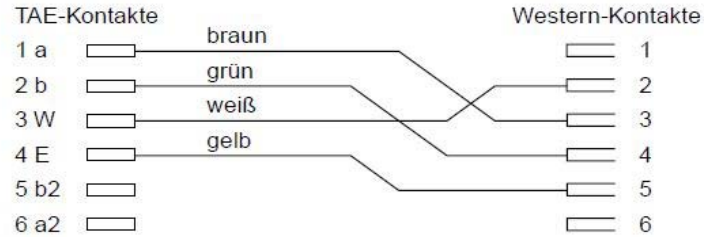

	REVISED	DR	APP

Telefonadapter TAE-F auf Western-Kupplung 6/4 (RJ 11) – schmale Ausführung
TAE-F adapter on RJ 11 jack 6/4 - slim Version

only use telecom color code

3	Imprint	No Imprint
2	Connectors	TAE-F PLUG - RJ11 JACK 6/4
1	Cable	Innerconductor = 7x0,10mm CCA
NO	PARTS	DESCRIPTION

DESCRIPTION		TAE-F PLUG - RJ11 JACK 6/4					
SIZE	A4	DATE	17.02.2012	CHECKED		TOL	71200
UNIT	MM	DRAWN	C.Motzek	APPROVED			
SCALE	NTS						

	REVISED	DR	APP

Note: Connectors must be Inside Cable Rolling

Only use strong Cartons with printed letters
Handwritten not allowed !!!

ART.NO.	LENGTH	ROLLING SIZE	PACKING
71200			2000 pcs Export / 1000 pcs Inner - 100 pcs in polybag with Sticker than 5pcs in Polybag with Sticker

DESCRIPTION		TAE-F PLUG - RJ11 JACK 6/4							
		SIZE	A4	DATE	17.02.2012	CHECKED		TOL	71200
		UNIT	MM	DRAWN	C.Motzek	APPROVED			
SCALE	NTS								