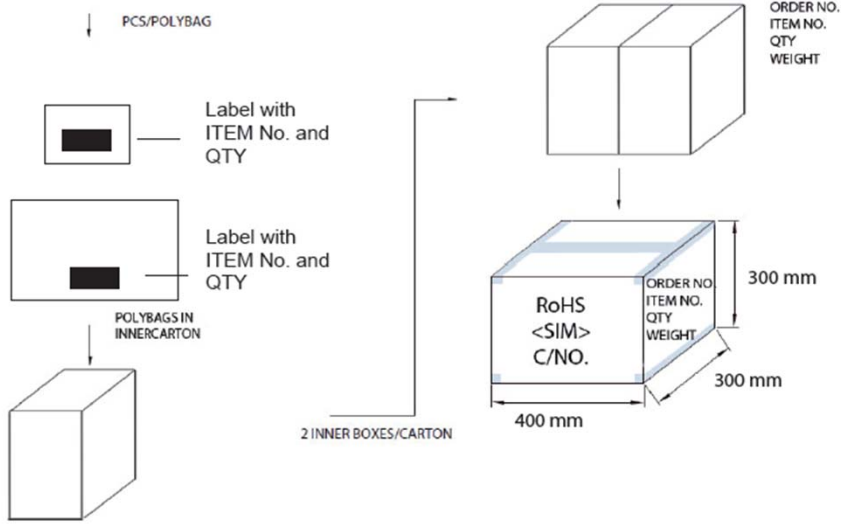

	REVISED	DR	APP

Telefonadapter TAE-F auf Western-Kupplung 6/4 (RJ 11) – schmale Ausführung
TAE-F adapter on RJ 11 jack 6/4 - slim Version

only use telecom color code

3	Imprint	No Imprint
2	Connectors	TAE-F PLUG - RJ11 JACK 6/4
1	Cable	Innerconductor = 7x0,10mm CCA
NO	PARTS	DESCRIPTION

DESCRIPTION		TAE-F PLUG - RJ11 JACK 6/4					
SIZE	A4	DATE	17.02.2012	CHECKED		TOL	71200
UNIT	MM	DRAWN	C.Motzek	APPROVED			
SCALE	NTS						

	REVISED	DR	APP

Note: Connectors must be Inside Cable Rolling

Only use strong Cartons with printed letters
Handwritten not allowed !!!

ART.NO.	LENGTH	ROLLING SIZE	PACKING
71200			2000 pcs Export / 1000 pcs Inner - 100 pcs in polybag with Sticker than 5pcs in Polybag with Sticker

DESCRIPTION		TAE-F PLUG - RJ11 JACK 6/4							
		SIZE	A4	DATE	17.02.2012	CHECKED		TOL	71200
		UNIT	MM	DRAWN	C.Motzek	APPROVED			
SCALE	NTS								