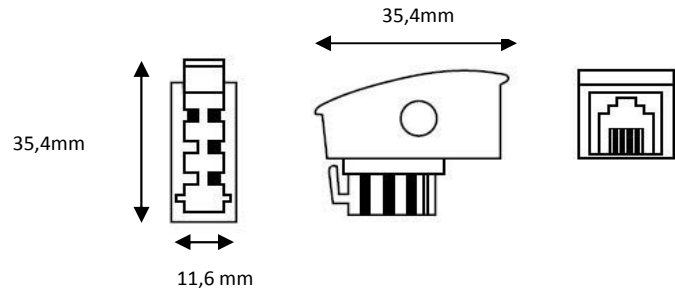

	REVISED	DR	APP

Telefonadapter TAE-F auf Western-Kupplung 6/4 (RJ 11) – schmale Ausführung
TAE-F adapter on RJ 11 jack 6/4 - slim Version

only use telecom color code

3	Imprint	No Imprint
2	Connectors	TAE-F PLUG - RJ11 JACK 6/4
1	Cable	Innerconductor = 7x0,10mm CCA
NO	PARTS	DESCRIPTION

DESCRIPTION		TAE-F PLUG - RJ11 JACK 6/4					
SIZE	A4	DATE	17.02.2012	CHECKED		TOL	71200
UNIT	MM	DRAWN	C.Motzek	APPROVED			
SCALE	NTS						

	REVISED	DR	APP

Note: Connectors must be Inside Cable Rolling

Only use strong Cartons with printed letters
Handwritten not allowed !!!

ART.NO.	LENGTH	ROLLING SIZE	PACKING
71200			2000 pcs Export / 1000 pcs Inner - 100 pcs in polybag with Sticker than 5pcs in Polybag with Sticker

DESCRIPTION		TAE-F PLUG - RJ11 JACK 6/4							
		SIZE	A4	DATE	17.02.2012	CHECKED		TOL	71200
		UNIT	MM	DRAWN	C.Motzek	APPROVED			
SCALE	NTS								