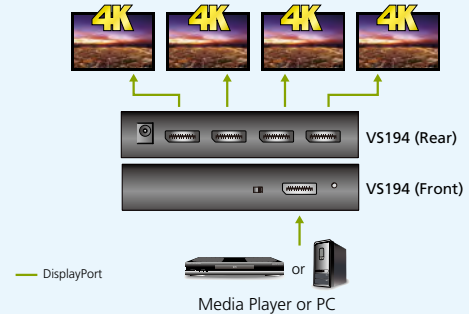

2/4-Port 4K DisplayPort Splitter

VS192 / VS194

- The VS192/VS194 2/4-Port 4K DisplayPort Splitter is the perfect solution for anyone who needs to send one source of DisplayPort high definition video to two or four DisplayPort displays. The VS192/VS194 can not only split but also expand DisplayPort audio/video signal on two or four DisplayPort monitors which is ideal for any multi-display application.

Features

- Connects one DisplayPort source to two or four DisplayPort monitors
- Supports DisplayPort 1.2a; HDCP 1.3
- Supports resolutions up to 4096 x 2160 / 3840 x 2160 @ 60 Hz
- Supports **MST/ Extend Mode** and **SST/ Split Mode***
- MST/ Extend Mode:**
Extend a video source across 2/4 displays with a maximum resolution of 4K.
- SST/ Split Mode:**
Duplicate a single video source to 2/4 displays with a maximum resolution of 4K on each monitor
- Supports Linkrate: HBR2 (High Bit Rate 2)

Note:

* The VS192/VS194 will bypass EDID Mode during SST Mode and will detect the resolution of the monitor connected to port 1.

Split Mode

Duplicate a single video source to multiple outputs

Extend Mode

Extend a single video source to all outputs

Specifications

Function	VS192	VS194
Video Output		
Interfaces	2 x DisplayPort Female (Black)	4 x DisplayPort Female (Black)
Video Input		
Interfaces	1 x DisplayPort Female (Black)	
Video		
Compliance	DP 1.2a; HDCP 1.3	
Max. Resolution	Up to 4096 x 2160 / 3840 x 2160 @ 60 Hz	
Max. Data Rate	21.6 Gbps (5.4 Gbps per lane)	
Power		
Connectors	1 x DC Jack	1 x DC Jack
Consumption	5 VDC, 1.185 W	5 VDC, 3.36 W
Environmental		
Operating Temperature	0° to 40° C	
Storage Temperature	-20° to 60° C	
Humidity	0 - 80% RH, Non-Condensing	
Physical Properties		
Housing	Metal	
Weight	0.30 kg	0.33 kg
Dimensions (L x W x H)	12.50 x 8.00 x 2.50 cm	12.50 x 8.00 x 2.50 cm