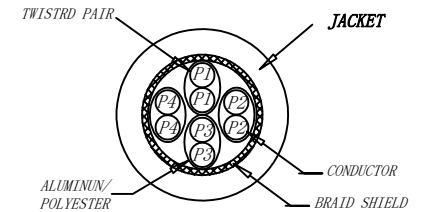

3P Certified CAT.6A S/FTP 26AWG LSZH 500MHz ISO/IEC 11801 Class Ea Channel Link 100% tested &EN 50173-1 & ANSI/TIA-568-C.2 www.Synergy21.de **CE**

WIRING DIAGRAM

MATERIAL LIST:

③	OVER MOLD	PVC 75A	8PCS	
②	PLUG	POLYCARBONATE RJ45 8P8C PIN GOLD PLATED 3U", LONG BODY, TRANSPARENT BLUE	2PCS	
①	CABLE	S/FTP CAT.6A 26AWG (BC+AL-FOIL)*4PAIR+Braid(AL-MG ) LSZH OD:6.2±0.2MM	1PCS	
NO.	PARTS NAME	SPECIFICATION STANDARD	QT' Y	REMARK

NOTE:

- ELECTRICAL TEST:
  - 100% OPEN SHORT, MISS WIRE TEST
  - INSULATION RESISTANCE:DC 300V 10M Ohm;
  - CONTACTOR RESISTANCE:1 OHM per meter
- FLUKE TEST LIMIT:ISO11801 Channel Class EA
- Operating temperature:-20°C ~ + 75°C
- ROHS 3.0 AND REACH COMPLIANT
- Support PoE/PoE+/PoE++
- Packing:Synergy21 PE Bag+Label
- Minimum of the bending radius is 60mm
- Flame retardant (IEC60332-1-2)
  - Low smoke(IEC 61034)
  - Halogen free(IEC 60754-2)

SYNERGY 21

Hasia		change "ROSH 2.0" to "ROSH 3.0"	2022-02-25	A9						
		Add IEC60332-1-2	2021-01-23	A8						
		Change the spray word	2021-01-08	A7						
		Change the spray word	2019-11-14	A6						
		Increase the minimum bend radius	2018-09-05	A5						
		CHANGE PACKING AND BOX MARK	2018-03-09	A4						
		CHANGE SPRAY WORD	2017-07-07	A3	CUSTOMER		ITEM NO.	See The Chart		
		ADD POE Information	2017-02-06	A2	PRODUCT NAME	CAT.6A S/FTP 26AWG LSZH PATCH CORD	manufacture country:	CHINA	UNIT	MM
		ADD "CE" AMRK IN THE PRINT,CHANGE OD 6.5MM TO 6.2MM	2016-01-11	A1	DRAWNBY	CHECKBY	APPROVE	DATE		
BY	CHK	REVISION RECORD MODIFICATIONS	DATE	REV.	SYNERGY 21	SYNERGY 21	SYNERGY 21	2016-01-08		

# SYNERGY 21

		CUSTOMER		ITEM NO.		See The Chart	
		PRODUCT NAME		CAT. 6A S/FTP PATCH CORD		manufacture country:	
		NEW		2015-01-20		CHINA	
		A		DRAWNBY		CHECKBY	
		DATE		REV.		APPROVE	
BY		CHK		SYNERGY 21		DATE	
		REVISION RECORD MODIFICATIONS		SYNERGY 21		2016-01-08	
				SYNERGY 21		SYNERGY 21	